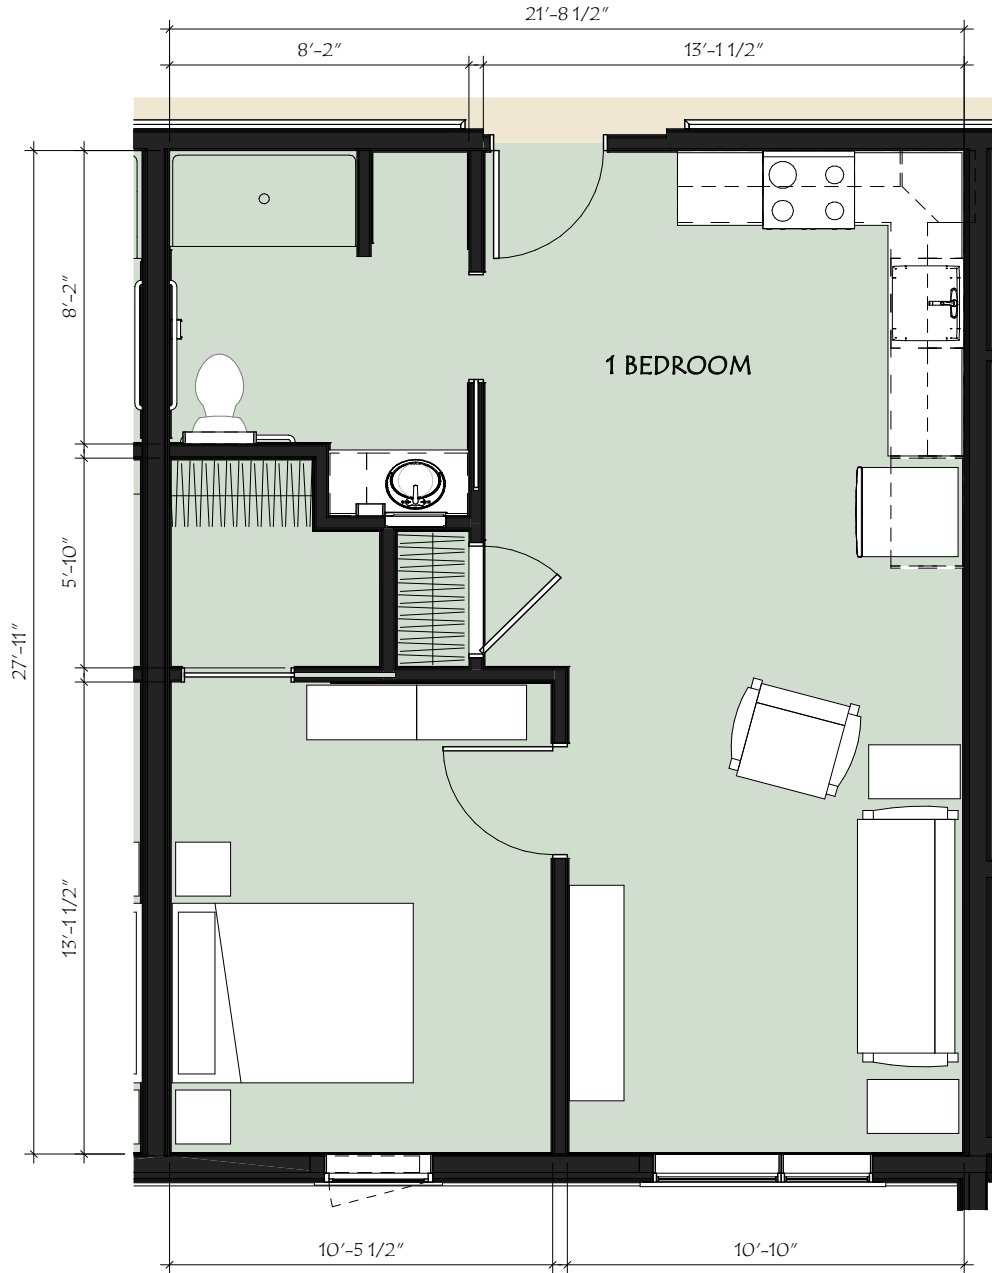

BAYVIEW CROSSING

1 1 BEDROOM UNIT- TYPE A

1/4" = 1'-0"

Cathedral Square is an equal-opportunity employer and provider of affordable housing.
Our communities are welcoming and inclusive,
embracing diversity in all its forms.

BAYVIEW CROSSING

2 1 BEDROOM UNIT- TYPE B
1/4" = 1'-0"

Cathedral Square is an equal-opportunity employer and provider of affordable housing.
Our communities are welcoming and inclusive,
embracing diversity in all its forms.

EQUAL HOUSING
OPPORTUNITY

BAYVIEW CROSSING

3 2 BEDROOM UNIT- TYPE C
1/4" = 1'-0"

Cathedral Square is an equal-opportunity employer and provider of affordable housing.
Our communities are welcoming and inclusive,
embracing diversity in all its forms.

BAYVIEW CROSSING

4 2 BEDROOM UNIT- TYPE D
1/4" = 1'-0"

Cathedral Square is an equal-opportunity employer and provider of affordable housing.
Our communities are welcoming and inclusive,
embracing diversity in all its forms.