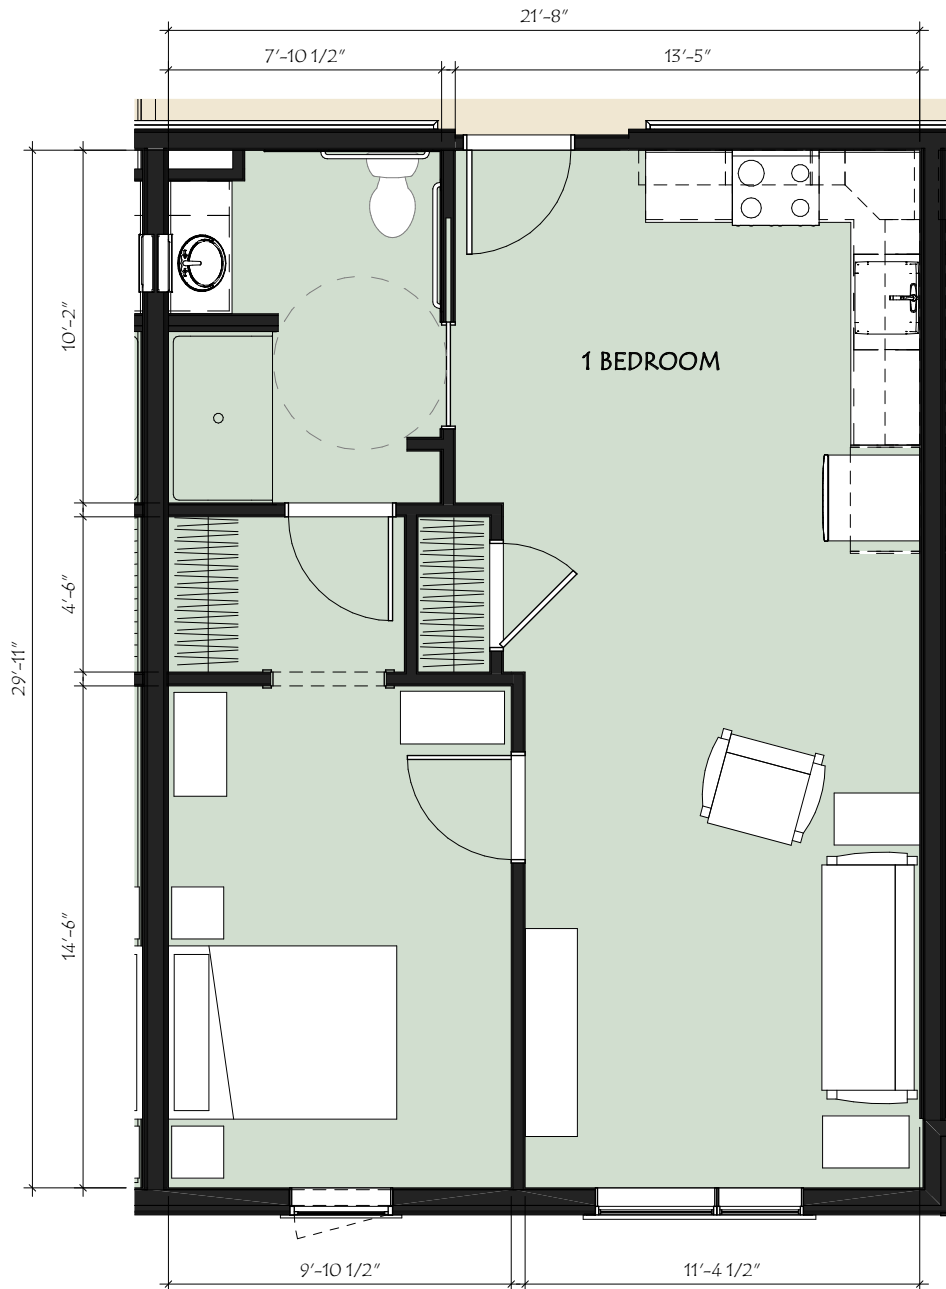

BAYVIEW CROSSING

1 1 BEDROOM UNIT- TYPE A

1/4" = 1'-0"

Cathedral Square is an equal-opportunity employer and provider of affordable housing.
Our communities are welcoming and inclusive,
embracing diversity in all its forms.

BAYVIEW CROSSING

2 1 BEDROOM UNIT- TYPE B
1/4" = 1'-0"

Cathedral Square is an equal-opportunity employer and provider of affordable housing.
Our communities are welcoming and inclusive,
embracing diversity in all its forms.

EQUAL HOUSING
OPPORTUNITY

BAYVIEW CROSSING

3 2 BEDROOM UNIT- TYPE C
1/4" = 1'-0"

Cathedral Square is an equal-opportunity employer and provider of affordable housing.
Our communities are welcoming and inclusive,
embracing diversity in all its forms.

BAYVIEW CROSSING

4 2 BEDROOM UNIT- TYPE D
1/4" = 1'-0"

Cathedral Square is an equal-opportunity employer and provider of affordable housing.
Our communities are welcoming and inclusive,
embracing diversity in all its forms.