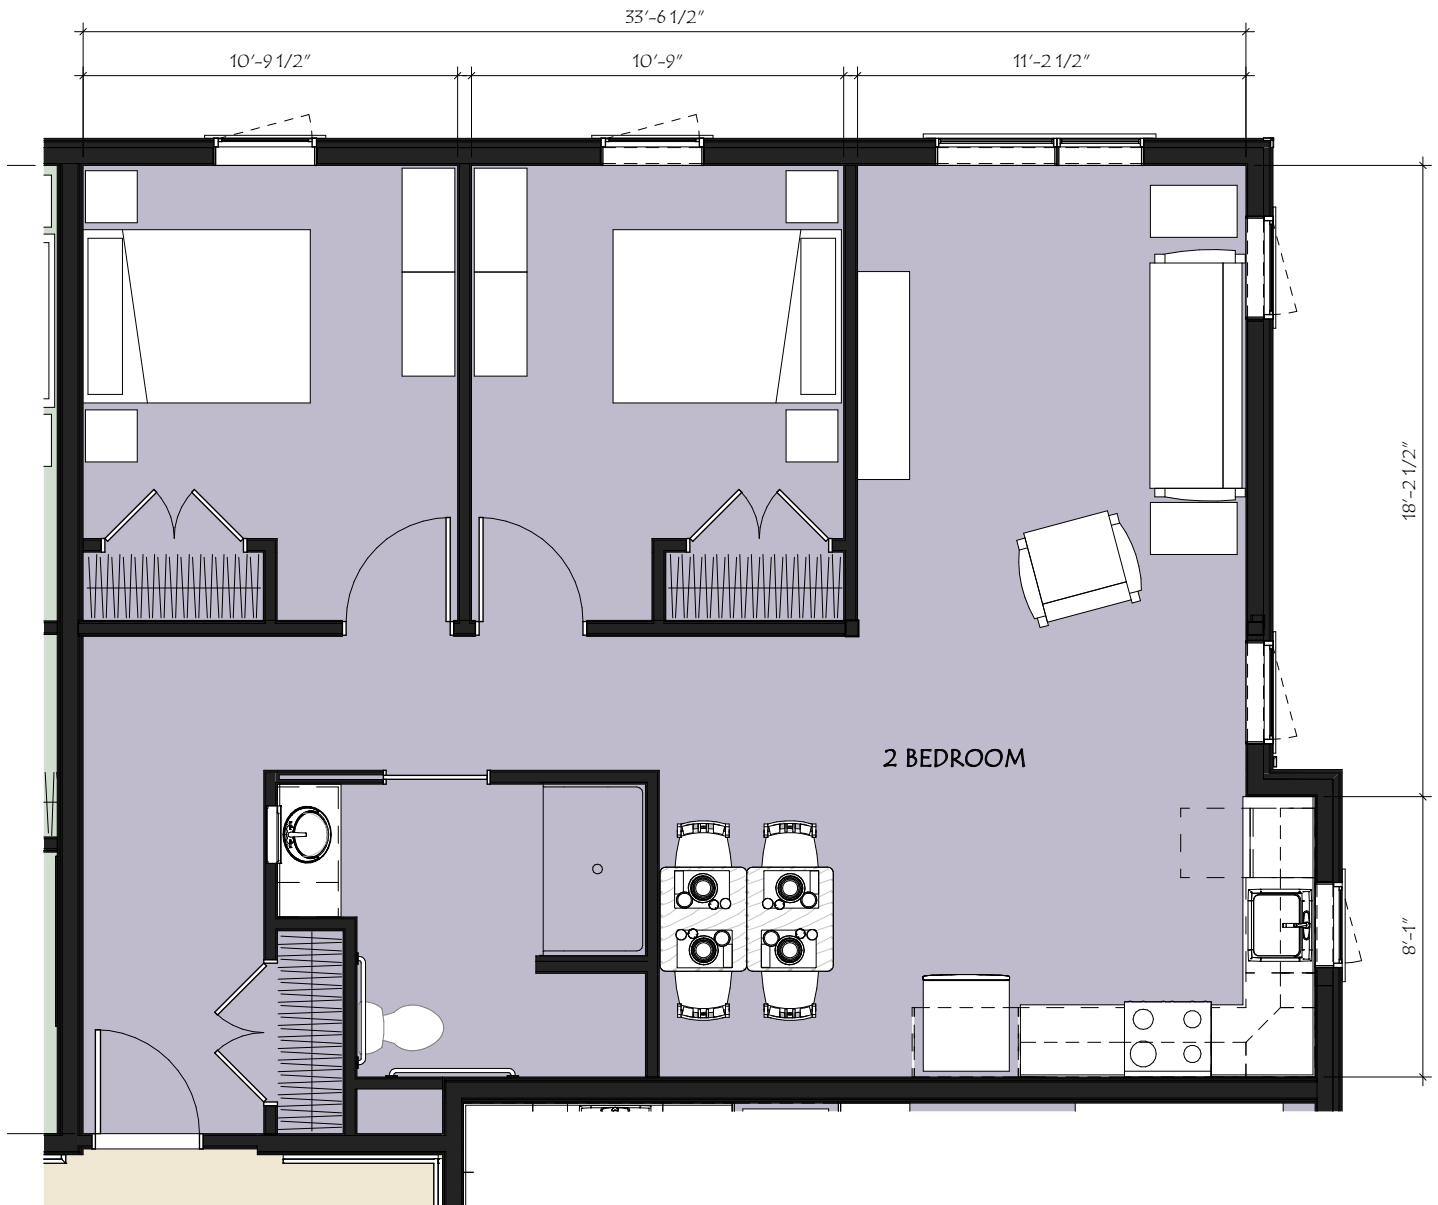

BAYVIEW CROSSING

1 1 BEDROOM UNIT- TYPE A

1/4" = 1'-0"

Cathedral Square is an equal-opportunity employer and provider of affordable housing.
Our communities are welcoming and inclusive,
embracing diversity in all its forms.

BAYVIEW CROSSING

2 1 BEDROOM UNIT- TYPE B
1/4" = 1'-0"

Cathedral Square is an equal-opportunity employer and provider of affordable housing.
Our communities are welcoming and inclusive,
embracing diversity in all its forms.

EQUAL HOUSING
OPPORTUNITY

BAYVIEW CROSSING

3 2 BEDROOM UNIT- TYPE C
1/4" = 1'-0"

Cathedral Square is an equal-opportunity employer and provider of affordable housing.
Our communities are welcoming and inclusive,
embracing diversity in all its forms.

BAYVIEW CROSSING

4 2 BEDROOM UNIT- TYPE D
1/4" = 1'-0"

Cathedral Square is an equal-opportunity employer and provider of affordable housing.
Our communities are welcoming and inclusive,
embracing diversity in all its forms.