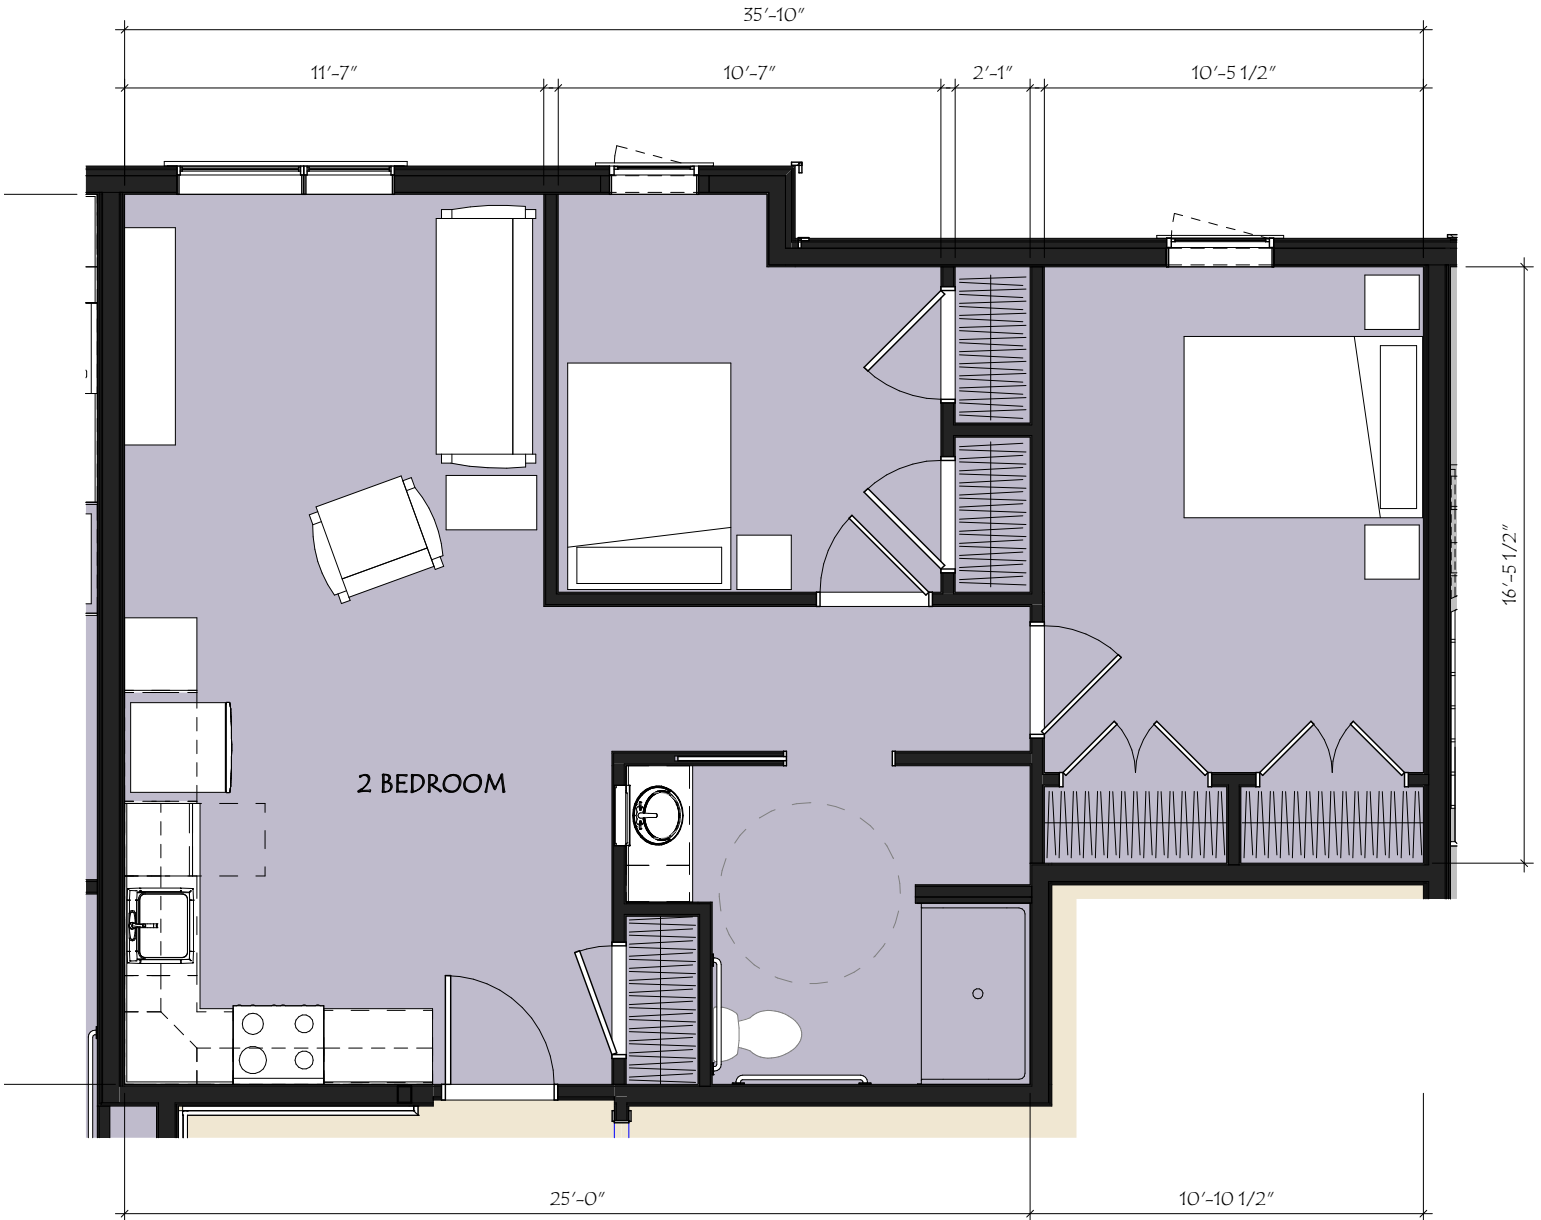

BAYVIEW CROSSING

1 1 BEDROOM UNIT- TYPE A

1/4" = 1'-0"

Cathedral Square is an equal-opportunity employer and provider of affordable housing.
Our communities are welcoming and inclusive,
embracing diversity in all its forms.

BAYVIEW CROSSING

2 1 BEDROOM UNIT- TYPE B
1/4" = 1'-0"

Cathedral Square is an equal-opportunity employer and provider of affordable housing.
Our communities are welcoming and inclusive,
embracing diversity in all its forms.

EQUAL HOUSING
OPPORTUNITY

BAYVIEW CROSSING

3 2 BEDROOM UNIT- TYPE C
1/4" = 1'-0"

Cathedral Square is an equal-opportunity employer and provider of affordable housing.
Our communities are welcoming and inclusive,
embracing diversity in all its forms.

BAYVIEW CROSSING

4 2 BEDROOM UNIT- TYPE D
1/4" = 1'-0"

Cathedral Square is an equal-opportunity employer and provider of affordable housing.
Our communities are welcoming and inclusive,
embracing diversity in all its forms.