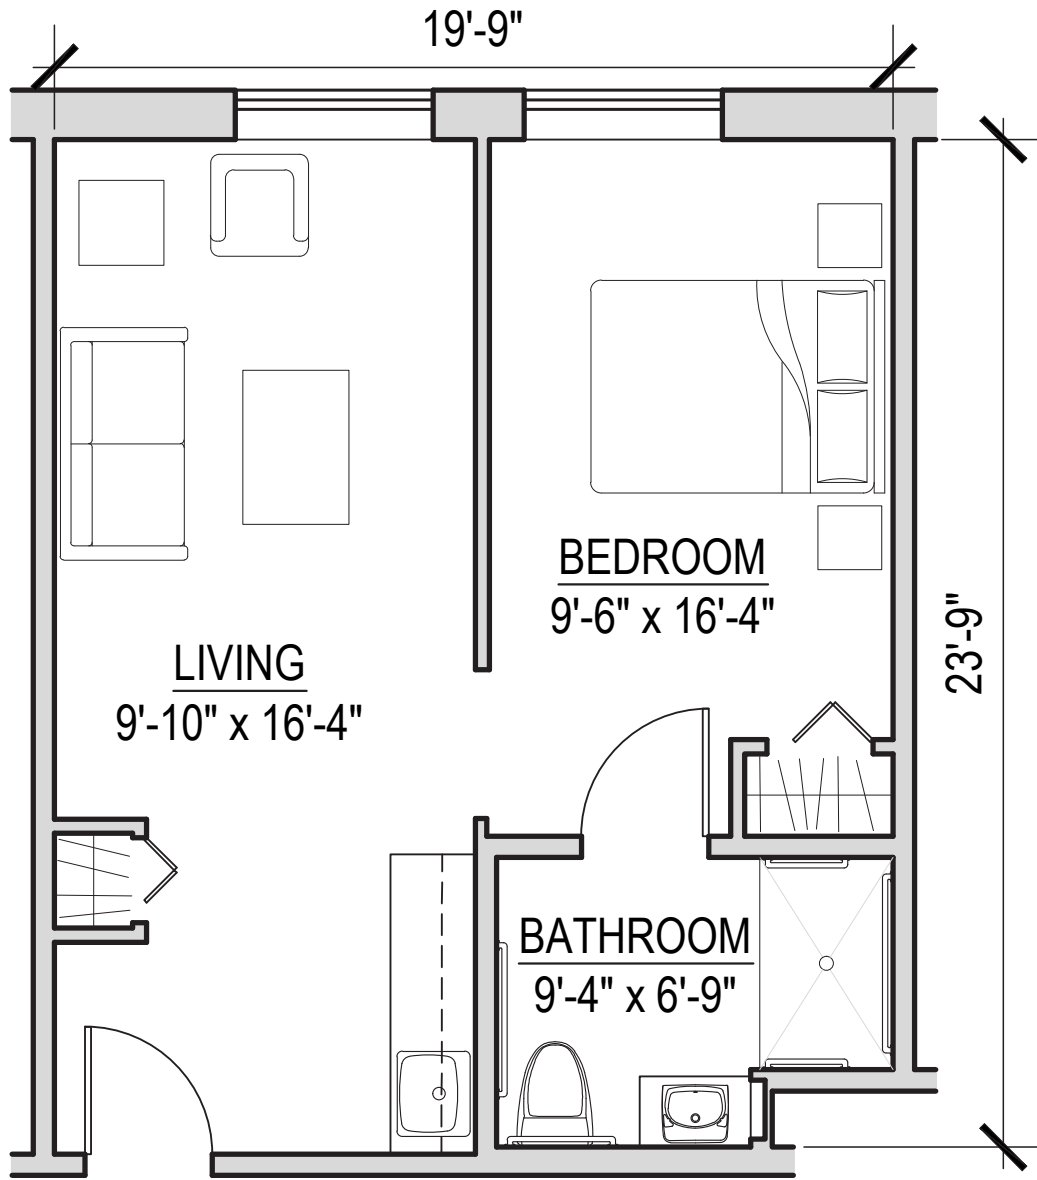

## CATHEDRAL SQUARE ASSISTED LIVING

**ONE BEDROOM**  
395 SQUARE FEET

*Cathedral Square is an equal-opportunity employer and provider of affordable housing.  
Our communities are welcoming and inclusive,  
embracing diversity in all its forms.*

## CATHEDRAL SQUARE ASSISTED LIVING

**ONE BEDROOM**  
470 SQUARE FEET

*Cathedral Square is an equal-opportunity employer and provider of affordable housing.  
Our communities are welcoming and inclusive,  
embracing diversity in all its forms.*

# CATHEDRAL SQUARE ASSISTED LIVING

**ONE BEDROOM**  
580 SQUARE FEET

*Cathedral Square is an equal-opportunity employer and provider of affordable housing. Our communities are welcoming and inclusive, embracing diversity in all its forms.*