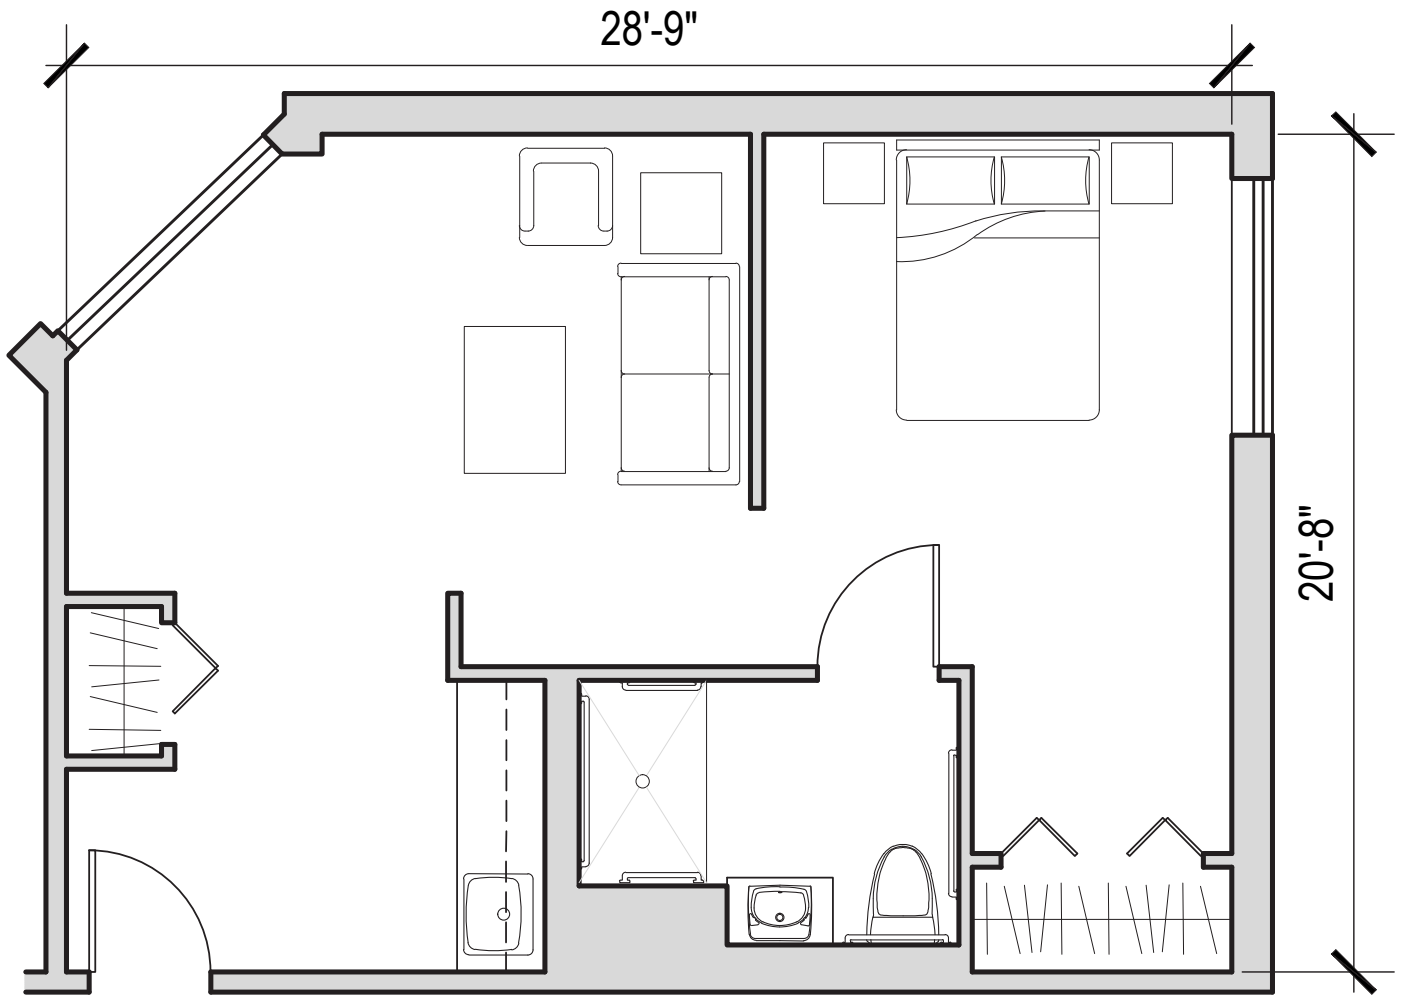

## CATHEDRAL SQUARE ASSISTED LIVING

**ONE BEDROOM**  
395 SQUARE FEET

*Cathedral Square is an equal-opportunity employer and provider of affordable housing.  
Our communities are welcoming and inclusive,  
embracing diversity in all its forms.*

## CATHEDRAL SQUARE ASSISTED LIVING

**ONE BEDROOM**  
470 SQUARE FEET

*Cathedral Square is an equal-opportunity employer and provider of affordable housing.  
Our communities are welcoming and inclusive,  
embracing diversity in all its forms.*

# CATHEDRAL SQUARE ASSISTED LIVING

**ONE BEDROOM**  
580 SQUARE FEET

*Cathedral Square is an equal-opportunity employer and provider of affordable housing. Our communities are welcoming and inclusive, embracing diversity in all its forms.*