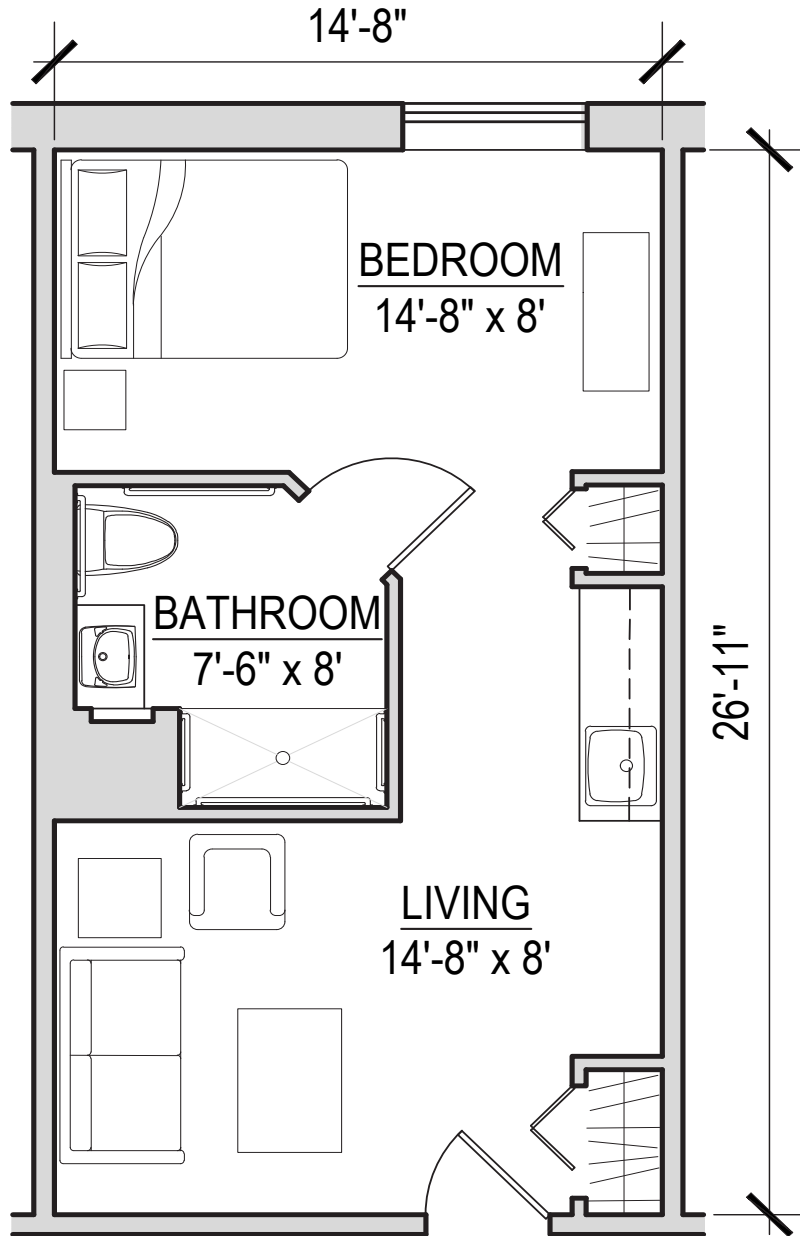

## CATHEDRAL SQUARE ASSISTED LIVING

**ONE BEDROOM**  
395 SQUARE FEET

*Cathedral Square is an equal-opportunity employer and provider of affordable housing.  
Our communities are welcoming and inclusive,  
embracing diversity in all its forms.*

## CATHEDRAL SQUARE ASSISTED LIVING

**ONE BEDROOM**  
470 SQUARE FEET

*Cathedral Square is an equal-opportunity employer and provider of affordable housing.  
Our communities are welcoming and inclusive,  
embracing diversity in all its forms.*

# CATHEDRAL SQUARE ASSISTED LIVING

**ONE BEDROOM**  
580 SQUARE FEET

*Cathedral Square is an equal-opportunity employer and provider of affordable housing. Our communities are welcoming and inclusive, embracing diversity in all its forms.*