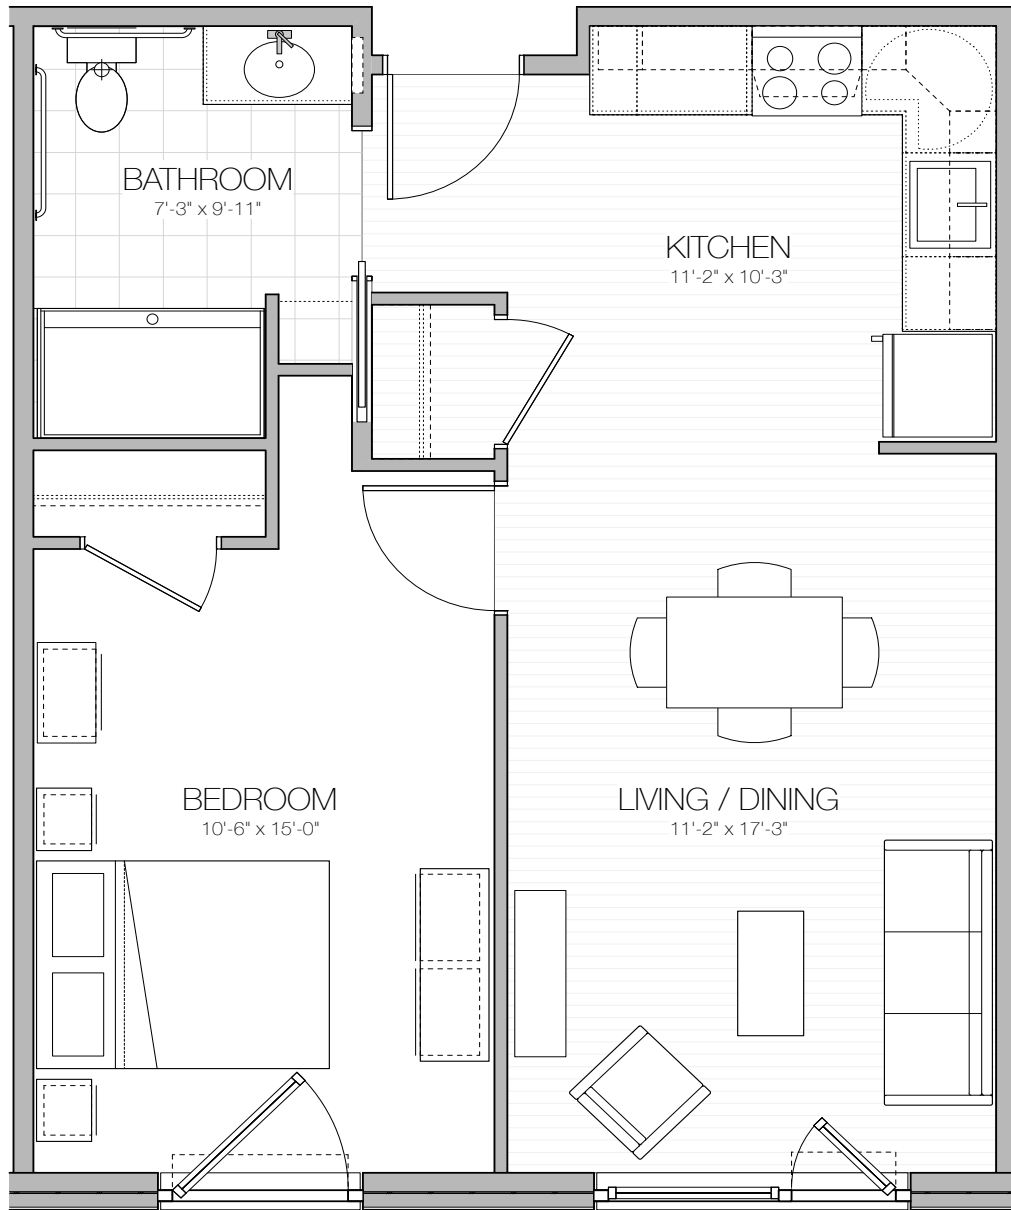

## ELM PLACE

A&B

UNIT TYPE - A & B

Scale: 3/8" = 1'-0"

UNIT A: ROLL IN SHOWER  
UNIT B: TUB/SHOWER

Cathedral Square is an equal-opportunity employer and provider of affordable housing.  
Our communities are welcoming and inclusive,  
embracing diversity in all its forms.

## ELM PLACE

**C** UNIT TYPE - C  
Scale: 3/8" = 1'-0"

*Cathedral Square is an equal-opportunity employer and provider of affordable housing. Our communities are welcoming and inclusive, embracing diversity in all its forms.*

## ELM PLACE

**D** UNIT TYPE - D  
Scale: 3/8" = 1'-0"

*Cathedral Square is an equal-opportunity employer and provider of affordable housing.  
Our communities are welcoming and inclusive,  
embracing diversity in all its forms.*