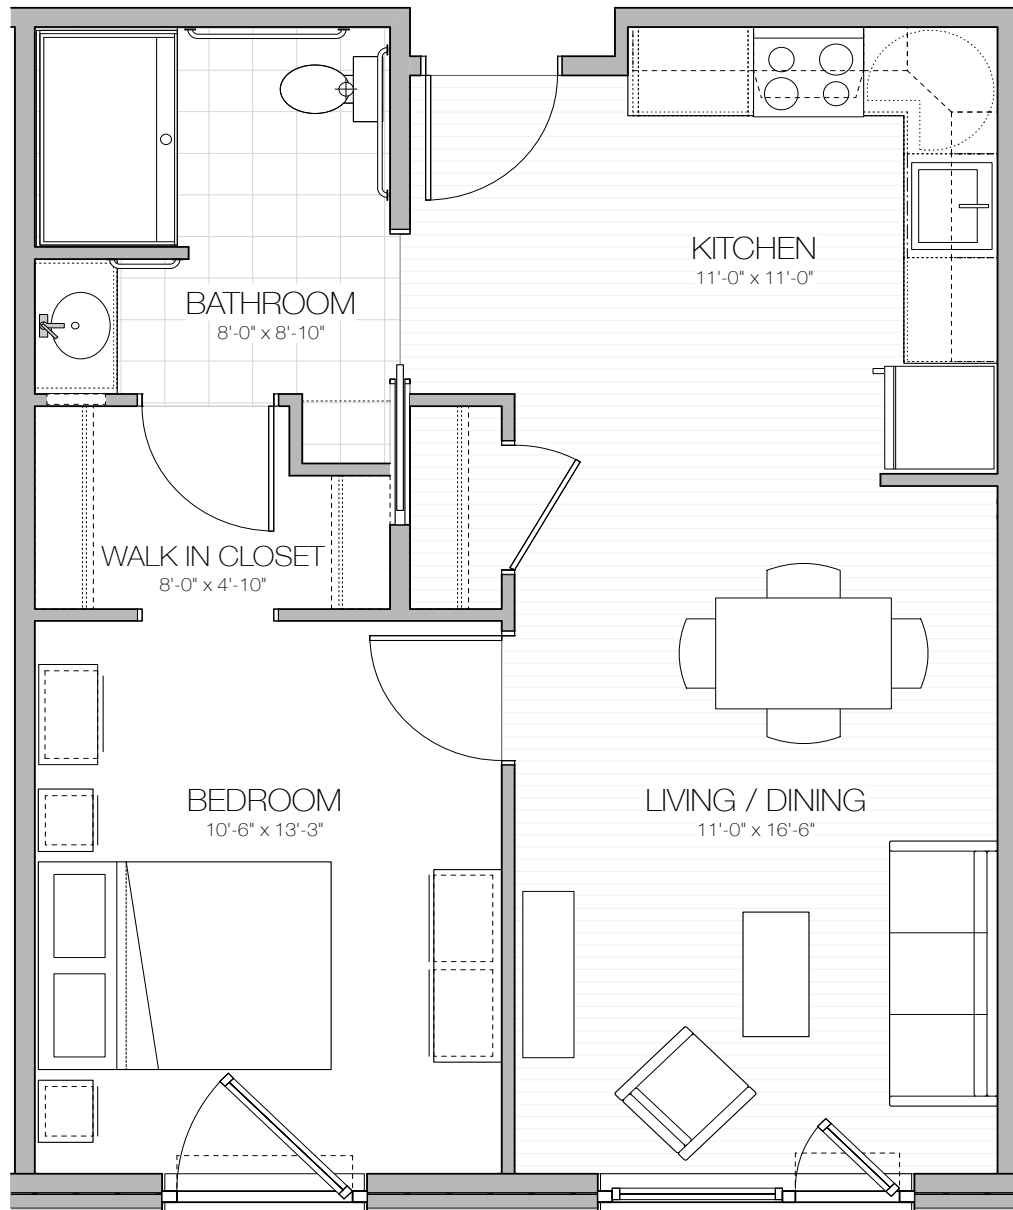

## ELM PLACE

A&B

UNIT TYPE - A & B

Scale: 3/8" = 1'-0"

UNIT A: ROLL IN SHOWER  
UNIT B: TUB/SHOWER

Cathedral Square is an equal-opportunity employer and provider of affordable housing.  
Our communities are welcoming and inclusive,  
embracing diversity in all its forms.

## ELM PLACE

**C** UNIT TYPE - C  
Scale: 3/8" = 1'-0"

*Cathedral Square is an equal-opportunity employer and provider of affordable housing. Our communities are welcoming and inclusive, embracing diversity in all its forms.*

## ELM PLACE

**D** UNIT TYPE - D  
Scale: 3/8" = 1'-0"

*Cathedral Square is an equal-opportunity employer and provider of affordable housing.  
Our communities are welcoming and inclusive,  
embracing diversity in all its forms.*