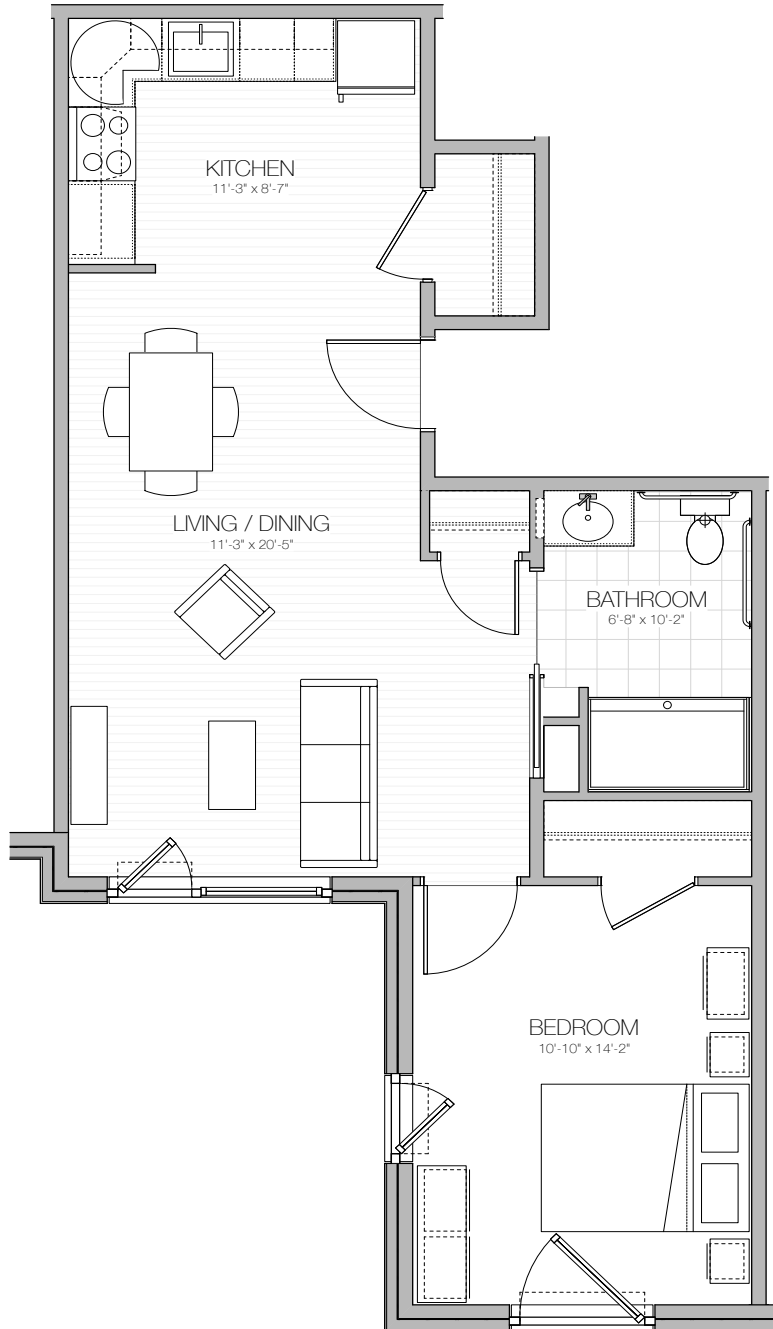

## ELM PLACE

A&B

UNIT TYPE - A & B

Scale: 3/8" = 1'-0"

UNIT A: ROLL IN SHOWER  
UNIT B: TUB/SHOWER

Cathedral Square is an equal-opportunity employer and provider of affordable housing.  
Our communities are welcoming and inclusive,  
embracing diversity in all its forms.

## ELM PLACE

**C** UNIT TYPE - C  
Scale: 3/8" = 1'-0"

*Cathedral Square is an equal-opportunity employer and provider of affordable housing. Our communities are welcoming and inclusive, embracing diversity in all its forms.*

## ELM PLACE

**D** UNIT TYPE - D  
Scale: 3/8" = 1'-0"

*Cathedral Square is an equal-opportunity employer and provider of affordable housing.  
Our communities are welcoming and inclusive,  
embracing diversity in all its forms.*