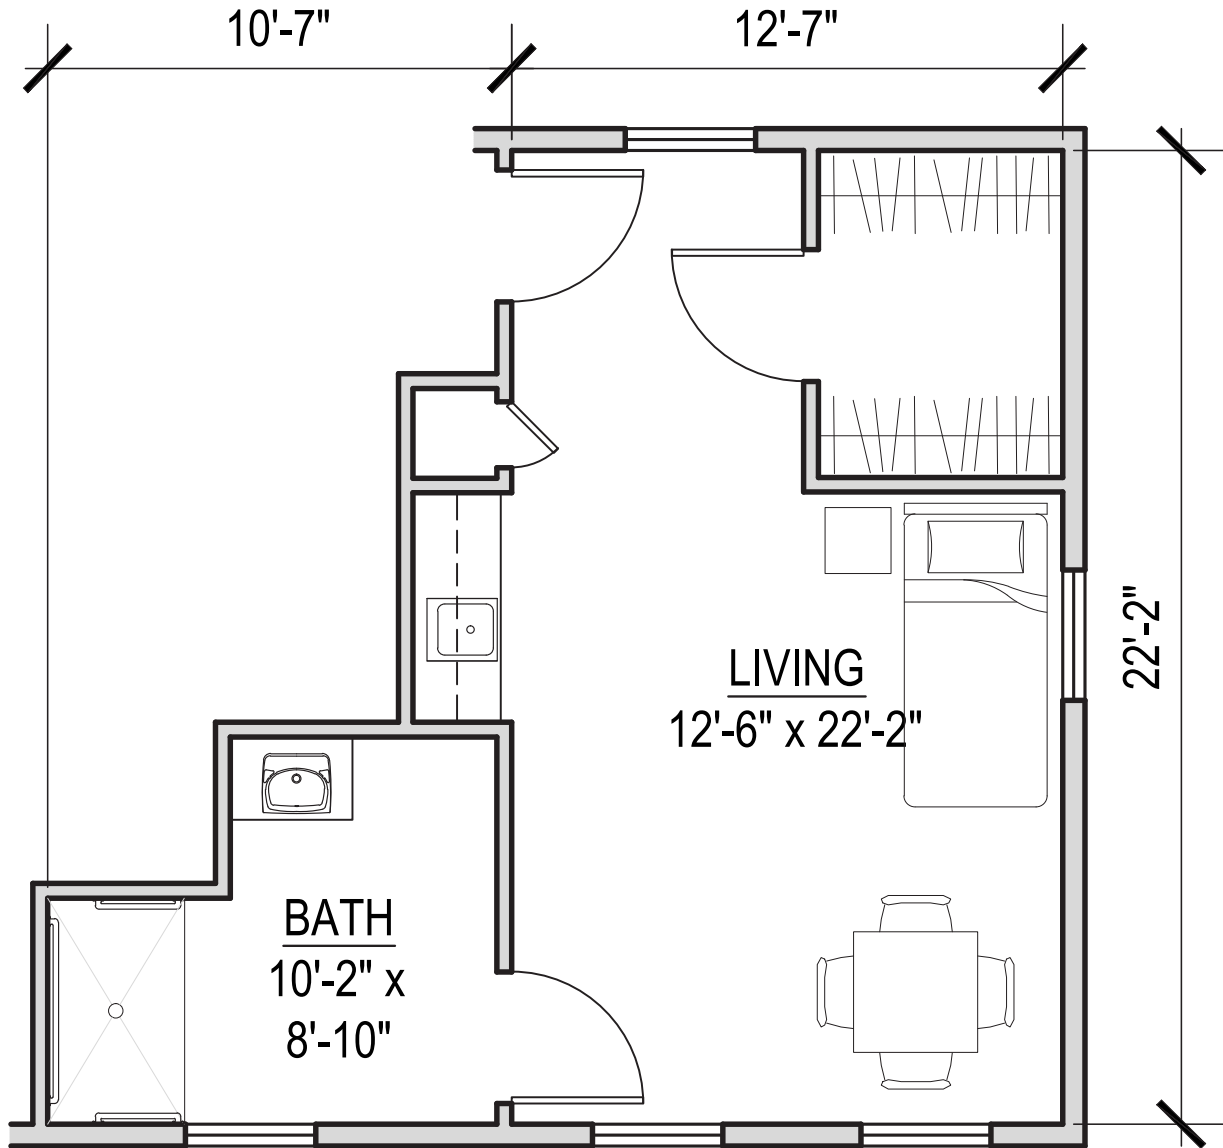

RUGGLES HOUSE

STUDIO - 216
340 SQUARE FEET

*Cathedral Square is an equal-opportunity employer and provider of affordable housing.
Our communities are welcoming and inclusive,
embracing diversity in all its forms.*

RUGGLES HOUSE

STUDIO - 222

375 SQUARE FEET

Cathedral Square is an equal-opportunity employer and provider of affordable housing.
Our communities are welcoming and inclusive,
embracing diversity in all its forms.