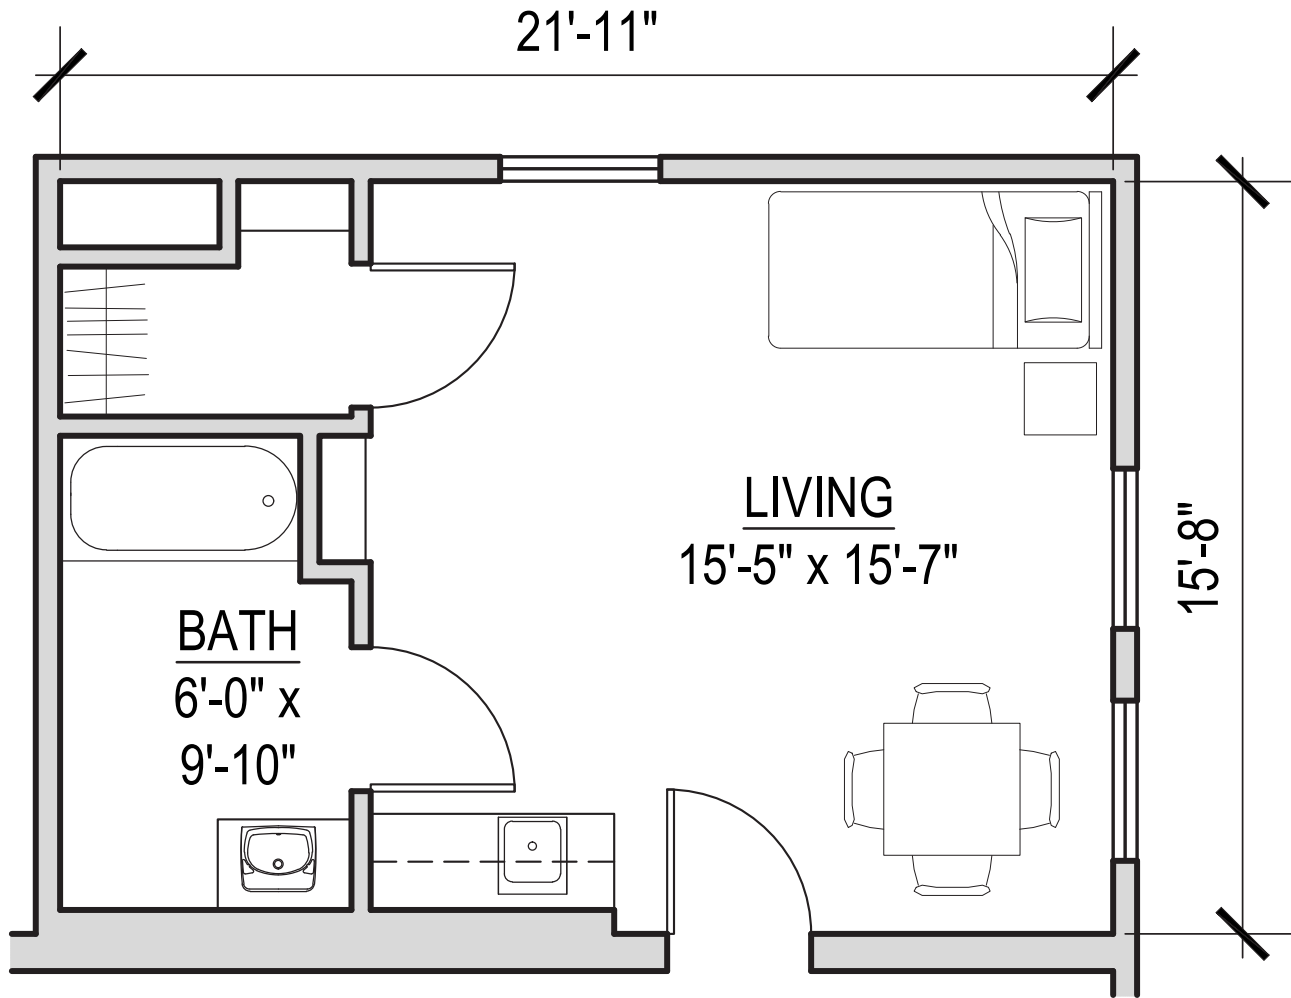

RUGGLES HOUSE

STUDIO - 216
340 SQUARE FEET

*Cathedral Square is an equal-opportunity employer and provider of affordable housing.
Our communities are welcoming and inclusive,
embracing diversity in all its forms.*

RUGGLES HOUSE

STUDIO - 222

375 SQUARE FEET

Cathedral Square is an equal-opportunity employer and provider of affordable housing.
Our communities are welcoming and inclusive,
embracing diversity in all its forms.