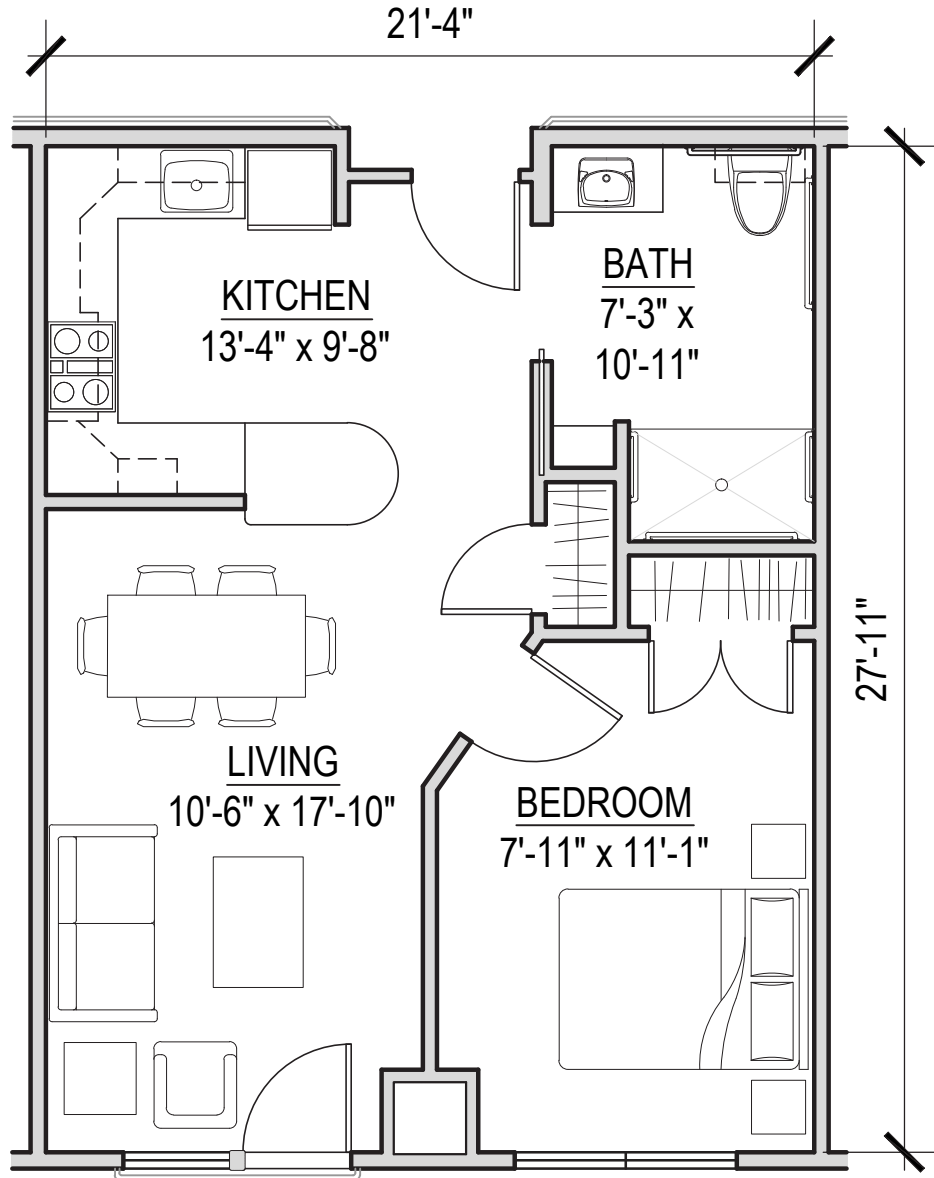

TOWN MEADOW

ONE BEDROOM
600 SQUARE FEET

Cathedral Square is an equal-opportunity employer and provider of affordable housing. Our communities are welcoming and inclusive, embracing diversity in all its forms.

TOWN MEADOW

TWO BEDROOM
935 SQUARE FEET

Cathedral Square is an equal-opportunity employer and provider of affordable housing. Our communities are welcoming and inclusive, embracing diversity in all its forms.