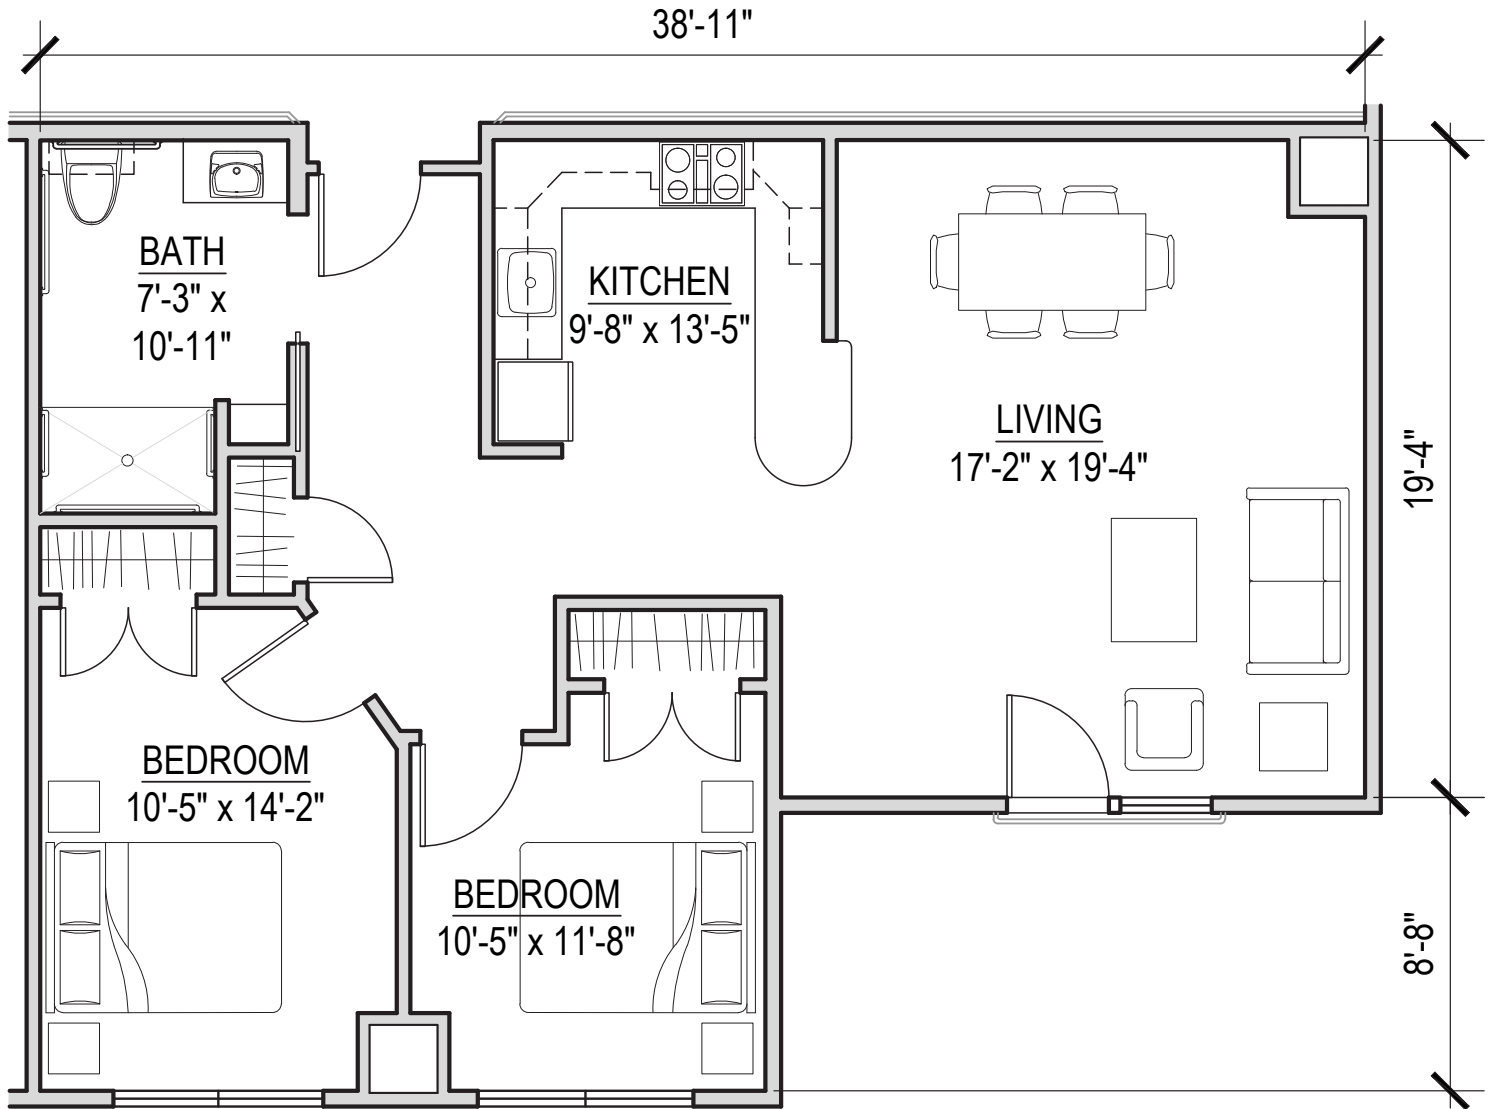

TOWN MEADOW

ONE BEDROOM
600 SQUARE FEET

Cathedral Square is an equal-opportunity employer and provider of affordable housing. Our communities are welcoming and inclusive, embracing diversity in all its forms.

TOWN MEADOW

TWO BEDROOM
935 SQUARE FEET

Cathedral Square is an equal-opportunity employer and provider of affordable housing. Our communities are welcoming and inclusive, embracing diversity in all its forms.