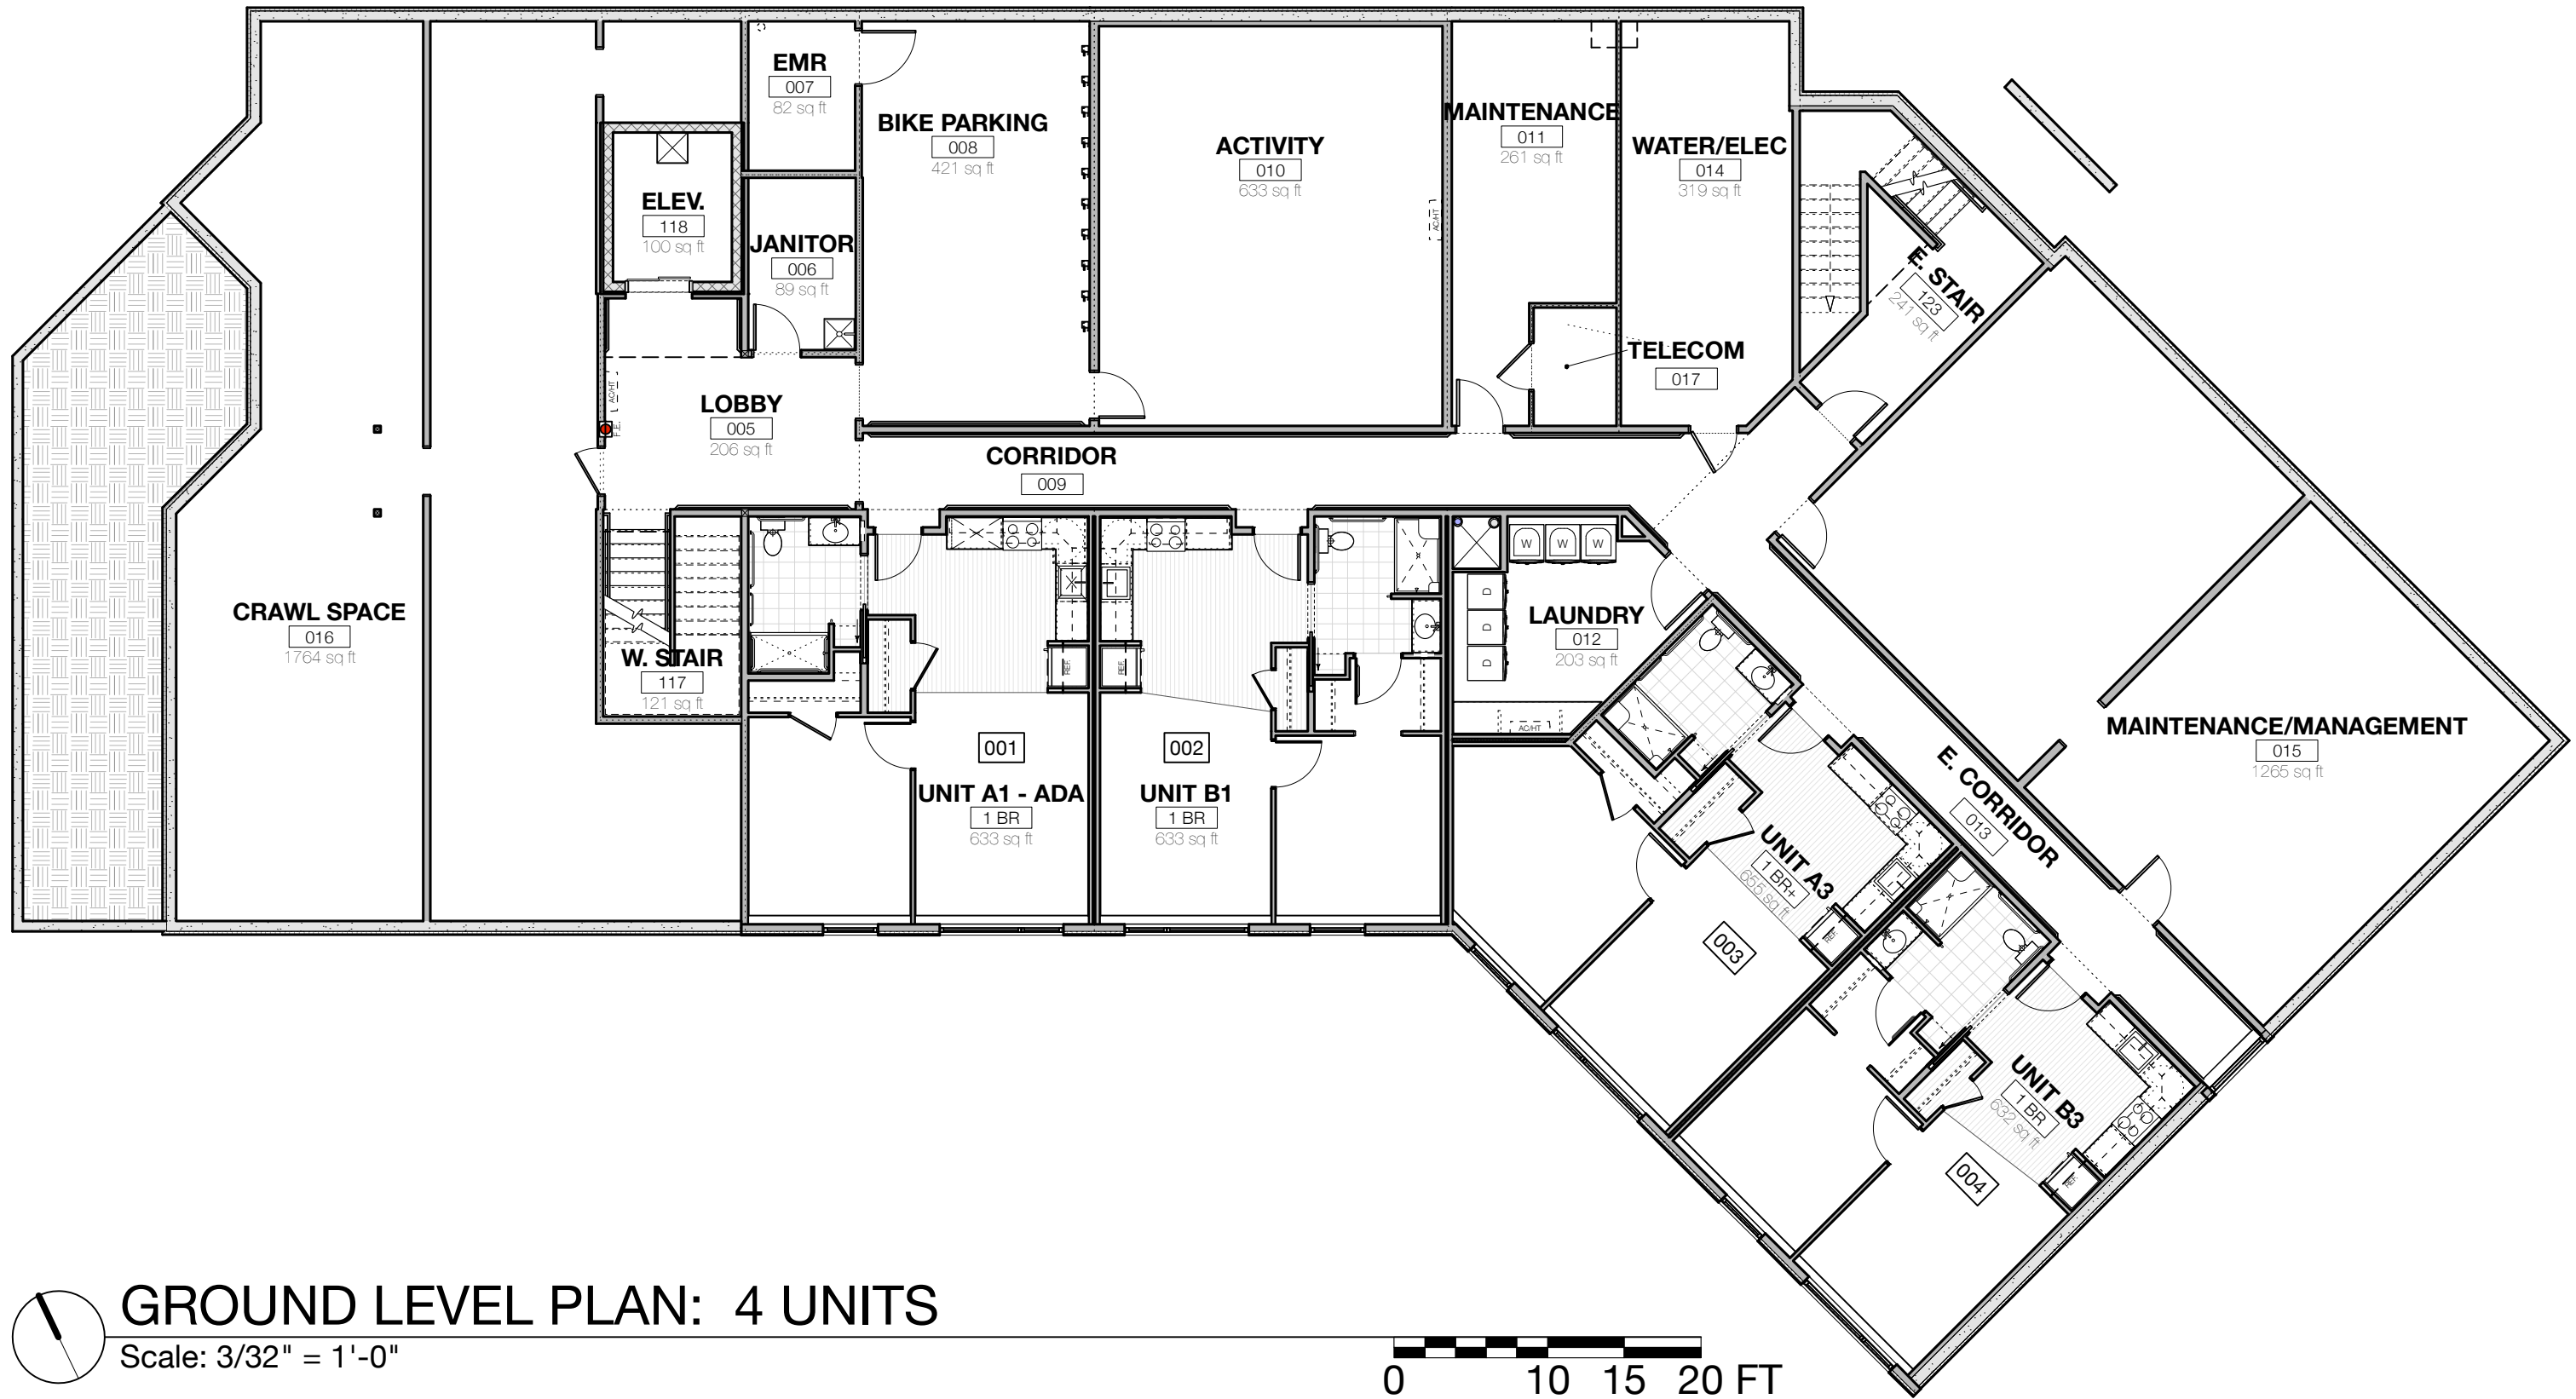

 **SECOND FLOOR PLAN: 11 UNITS**
Scale: 3/32" = 1'-0"

KELLEY'S FIELD II

HINESBURG, VERMONT

GROUND LEVEL PLAN: 4 UNITS
 Scale: 3/32" = 1'-0"

KELLEY'S FIELD II

HINESBURG, VERMONT