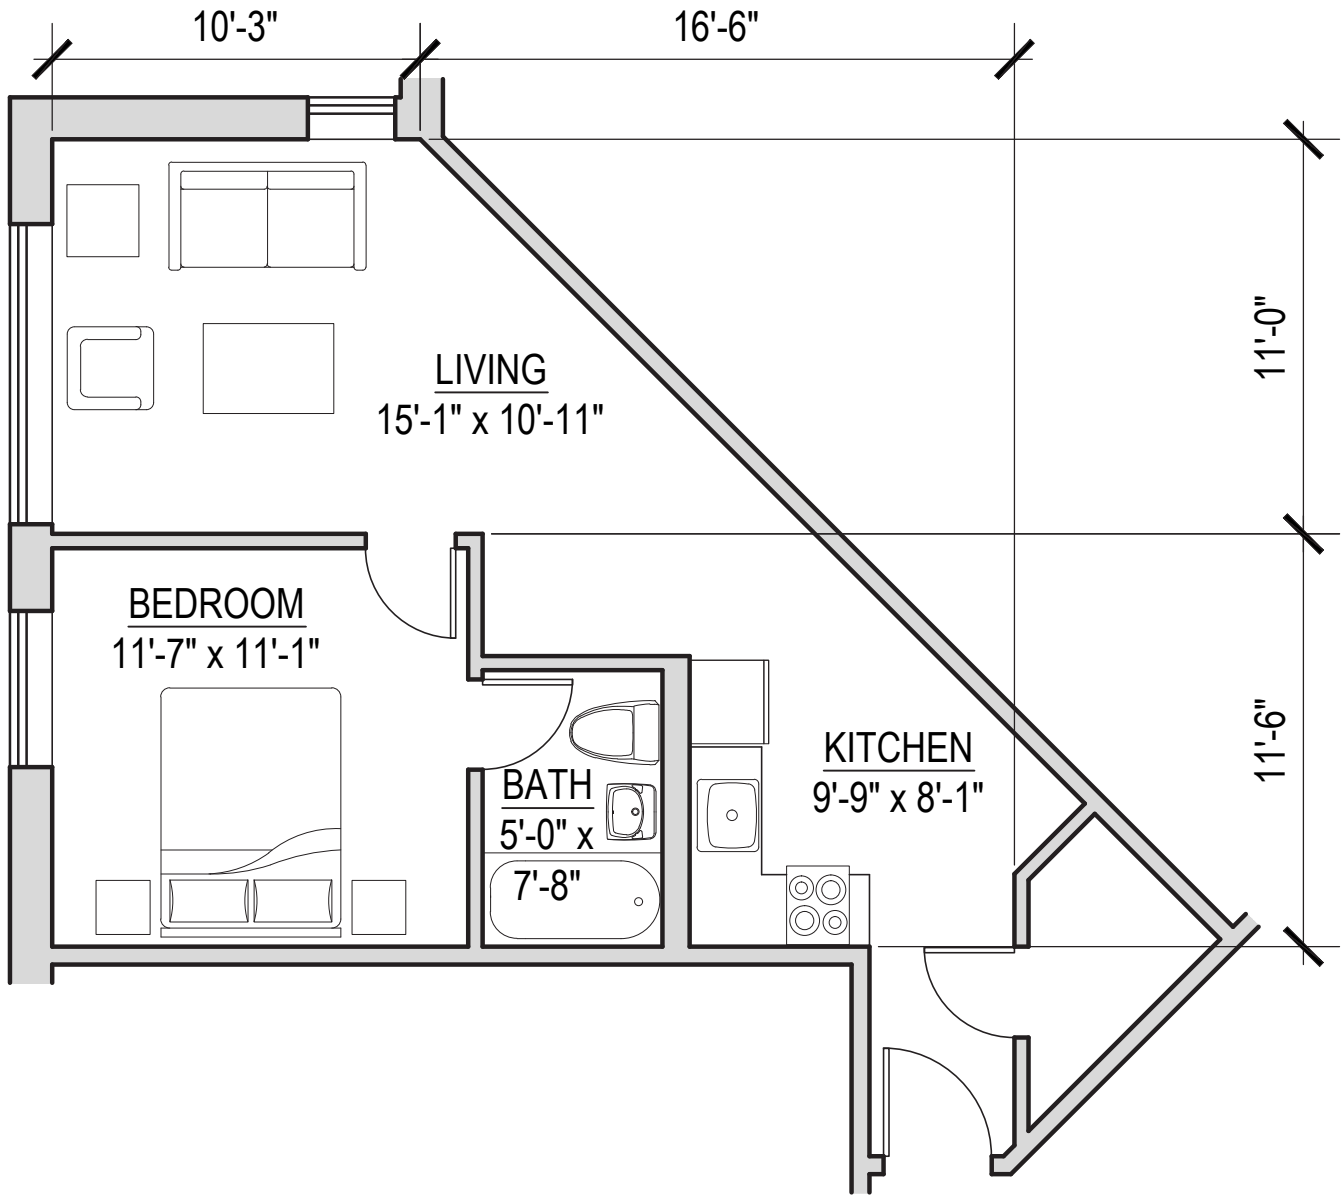

# CATHEDRAL SQUARE SENIOR LIVING

**ONE BEDROOM - ACCESSIBLE**  
 520 SQUARE FEET - G, (A IS MIRROR)

*Cathedral Square is an equal-opportunity employer and provider of affordable housing.  
 Our communities are welcoming and inclusive,  
 embracing diversity in all its forms.*

## CATHEDRAL SQUARE SENIOR LIVING

**ONE BEDROOM**  
570 SQUARE FEET - J

*Cathedral Square is an equal-opportunity employer and provider of affordable housing. Our communities are welcoming and inclusive, embracing diversity in all its forms.*

## CATHEDRAL SQUARE SENIOR LIVING

**ONE BEDROOM**  
 450 SQUARE FEET - C, F, H,  
 (B, L, I ARE MIRROR)

*Cathedral Square is an equal-opportunity employer and provider of affordable housing.  
 Our communities are welcoming and inclusive,  
 embracing diversity in all its forms.*