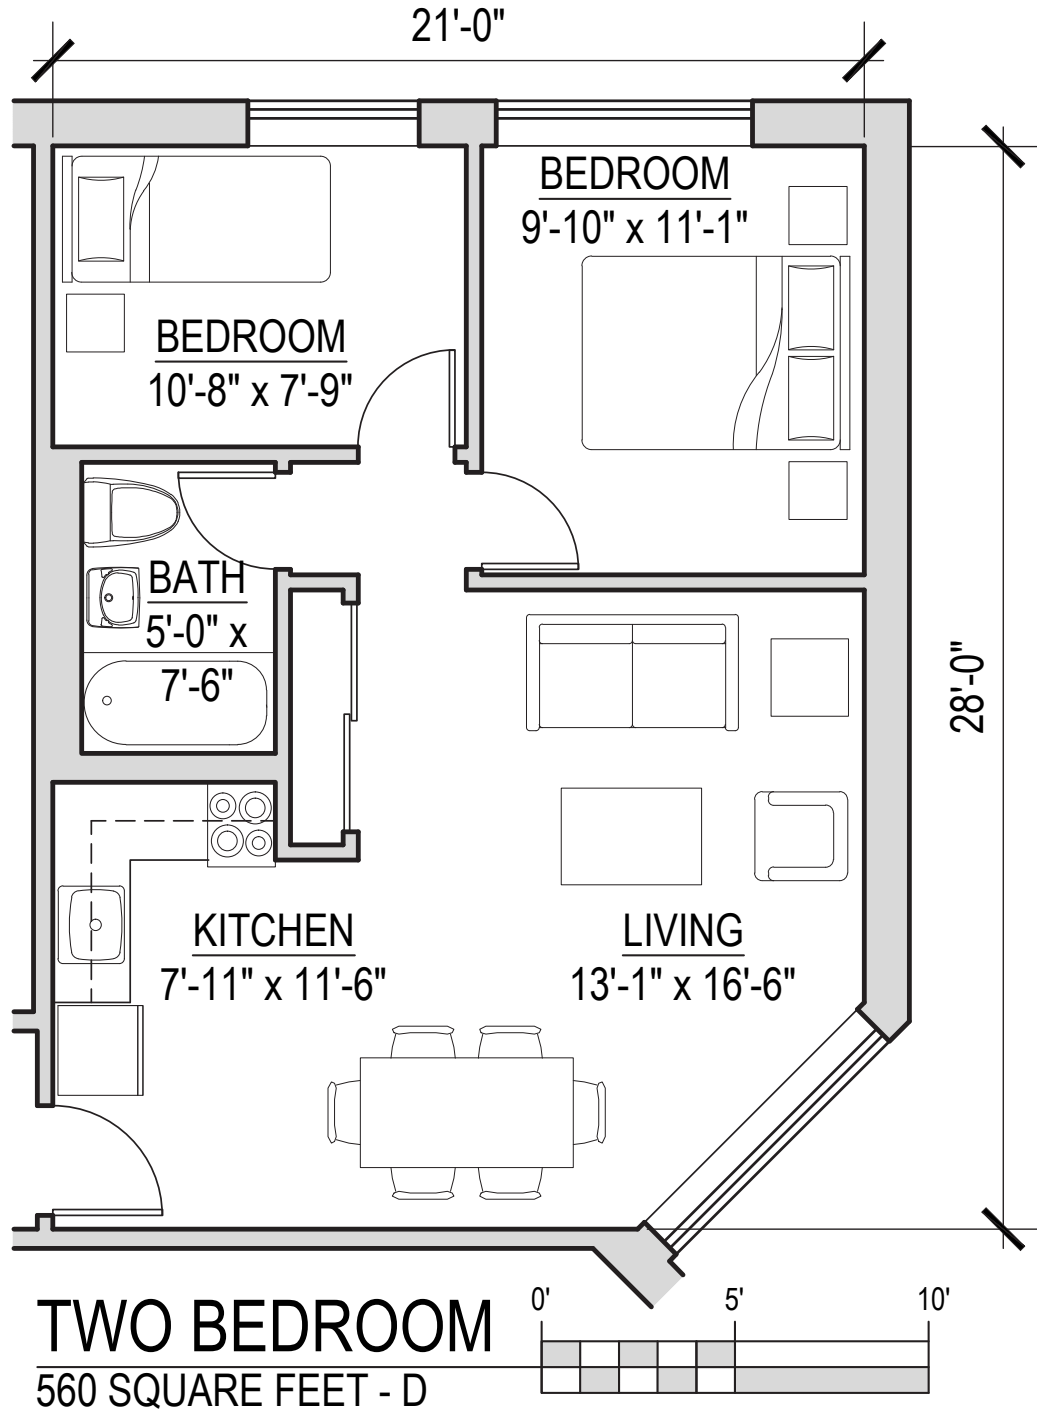

CATHEDRAL SQUARE SENIOR LIVING

Cathedral Square is an equal-opportunity employer and provider of affordable housing. Our communities are welcoming and inclusive, embracing diversity in all its forms.