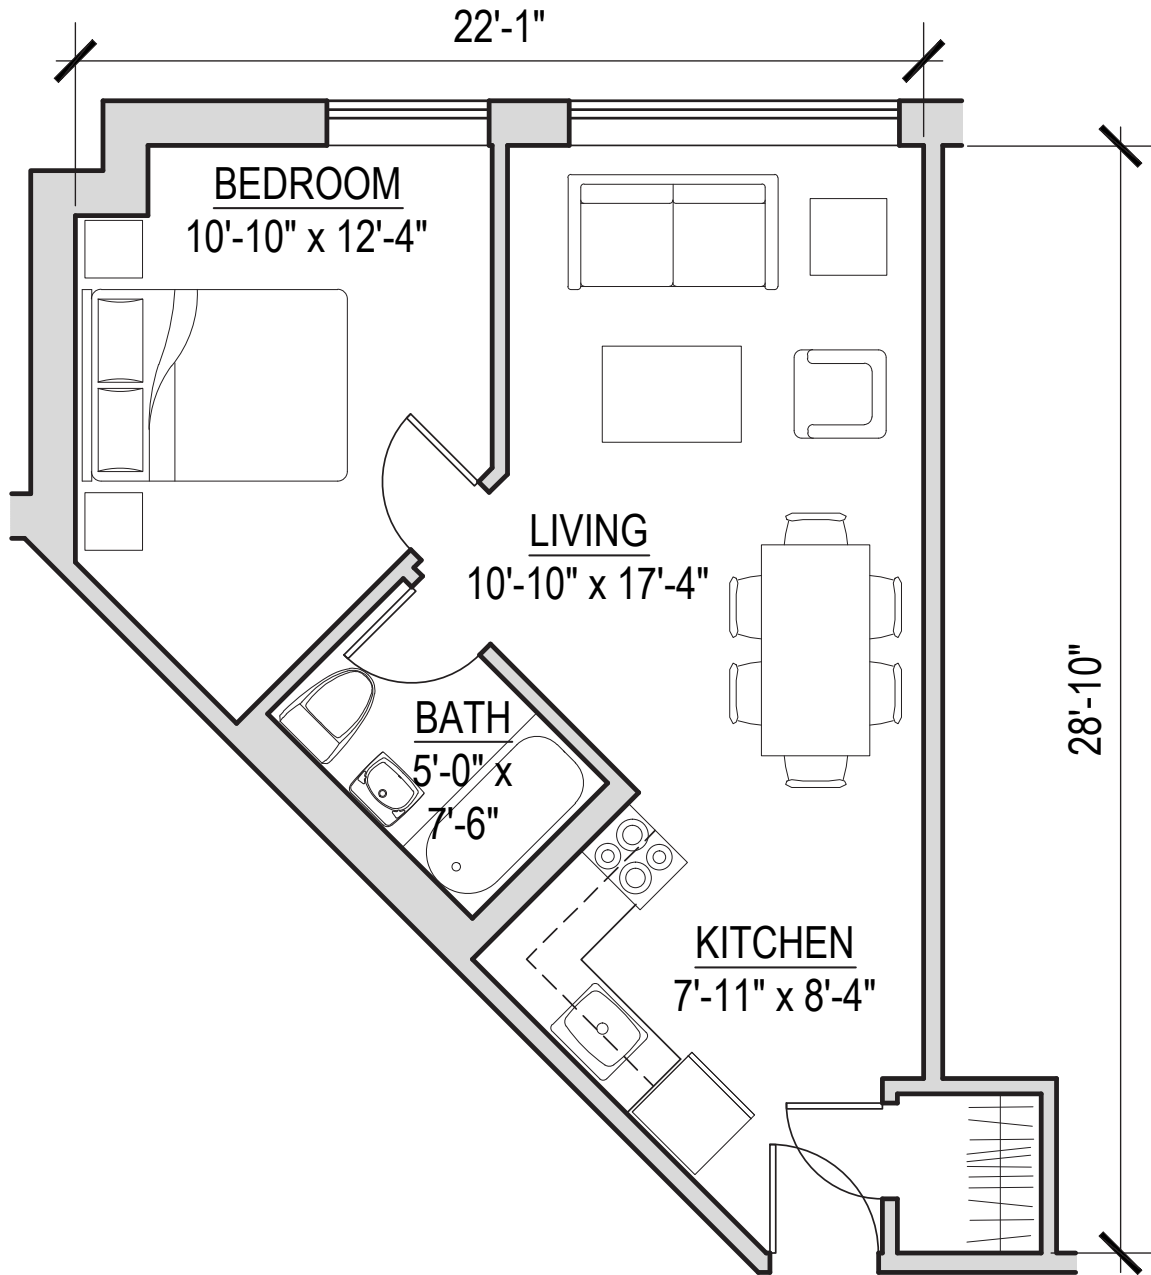

## CATHEDRAL SQUARE SENIOR LIVING

**ONE BEDROOM**  
 450 SQUARE FEET - C, F, H,  
 (B, L, I ARE MIRROR)

*Cathedral Square is an equal-opportunity employer and provider of affordable housing.  
 Our communities are welcoming and inclusive,  
 embracing diversity in all its forms.*

## CATHEDRAL SQUARE SENIOR LIVING

**ONE BEDROOM**  
490 SQUARE FEET - E,  
(K IS MIRROR)

*Cathedral Square is an equal-opportunity employer and provider of affordable housing.  
Our communities are welcoming and inclusive,  
embracing diversity in all its forms.*