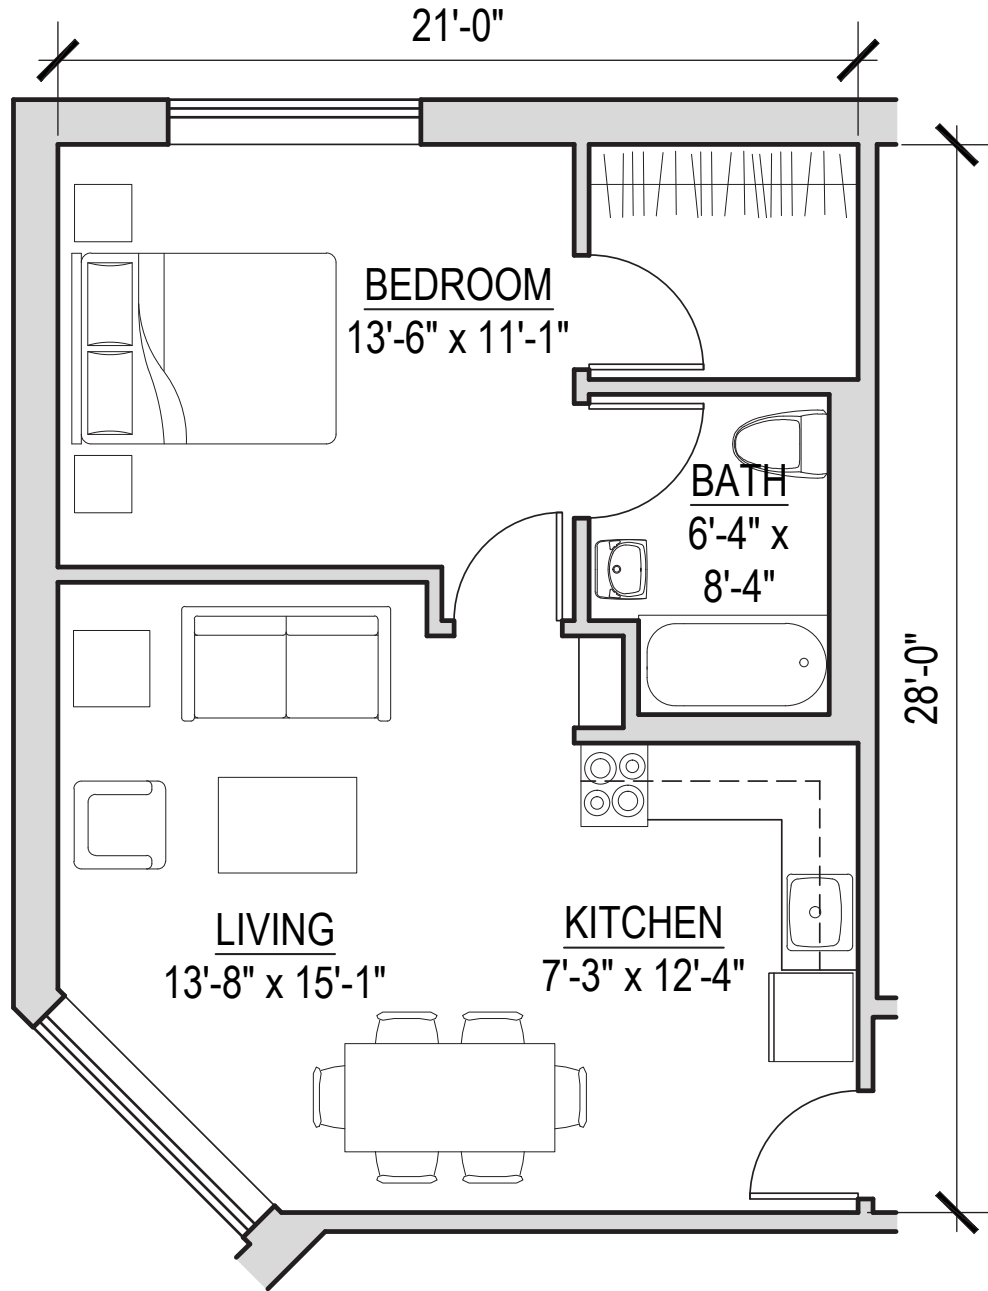

# CATHEDRAL SQUARE SENIOR LIVING

**ONE BEDROOM - ACCESSIBLE**  
 520 SQUARE FEET - G, (A IS MIRROR)

*Cathedral Square is an equal-opportunity employer and provider of affordable housing.  
 Our communities are welcoming and inclusive,  
 embracing diversity in all its forms.*

## CATHEDRAL SQUARE SENIOR LIVING

**ONE BEDROOM**  
570 SQUARE FEET - J

*Cathedral Square is an equal-opportunity employer and provider of affordable housing. Our communities are welcoming and inclusive, embracing diversity in all its forms.*

## CATHEDRAL SQUARE SENIOR LIVING

**ONE BEDROOM**  
 450 SQUARE FEET - C, F, H,  
 (B, L, I ARE MIRROR)

*Cathedral Square is an equal-opportunity employer and provider of affordable housing.  
 Our communities are welcoming and inclusive,  
 embracing diversity in all its forms.*

## CATHEDRAL SQUARE SENIOR LIVING

**ONE BEDROOM**  
490 SQUARE FEET - E,  
(K IS MIRROR)

*Cathedral Square is an equal-opportunity employer and provider of affordable housing.  
Our communities are welcoming and inclusive,  
embracing diversity in all its forms.*