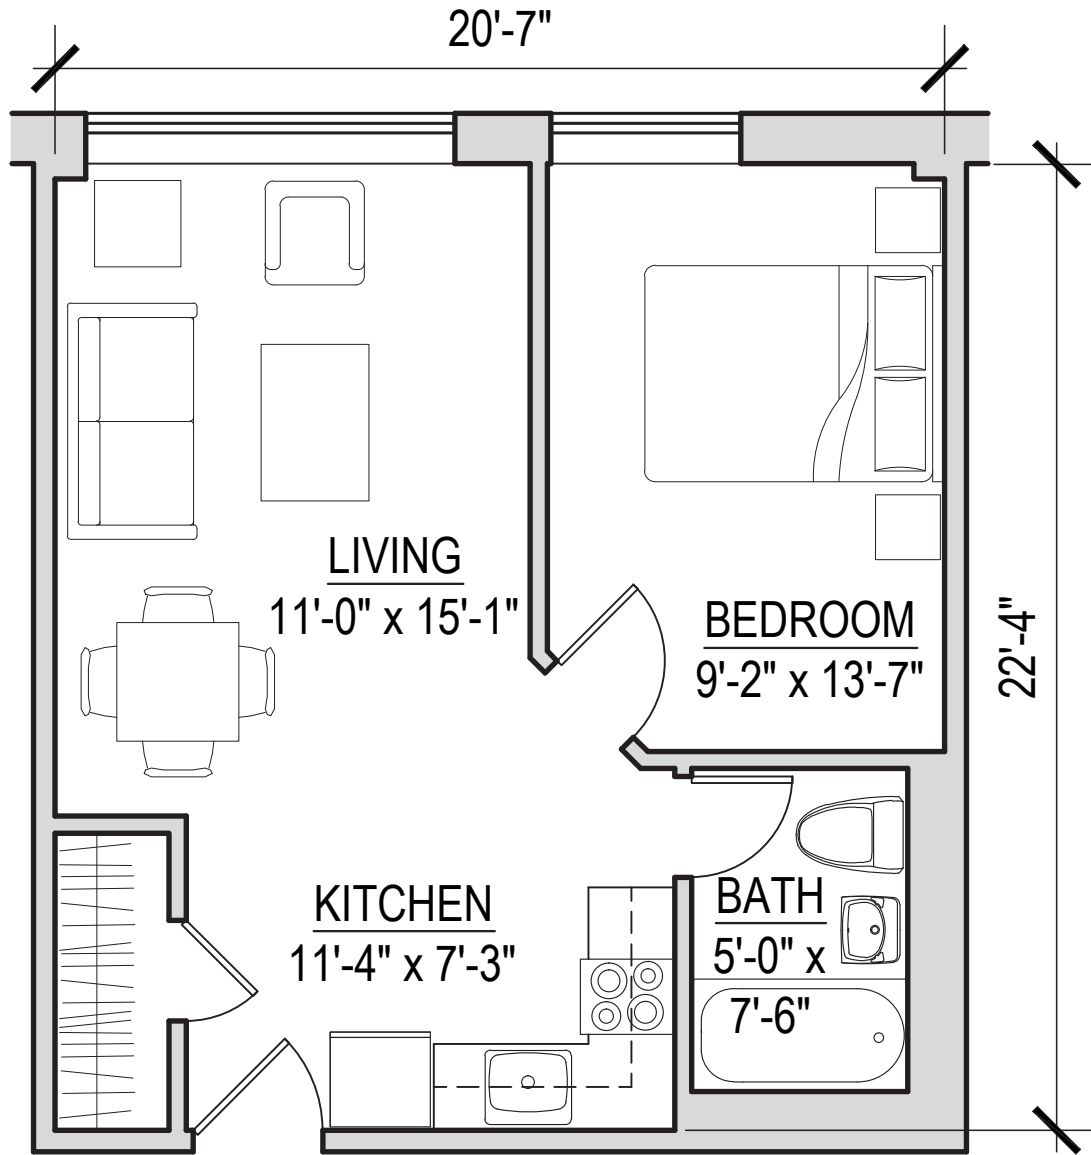

# CATHEDRAL SQUARE SENIOR LIVING

**ONE BEDROOM - ACCESSIBLE**  
 520 SQUARE FEET - G, (A IS MIRROR)

*Cathedral Square is an equal-opportunity employer and provider of affordable housing.  
 Our communities are welcoming and inclusive,  
 embracing diversity in all its forms.*

## CATHEDRAL SQUARE SENIOR LIVING

**ONE BEDROOM**  
570 SQUARE FEET - J

*Cathedral Square is an equal-opportunity employer and provider of affordable housing. Our communities are welcoming and inclusive, embracing diversity in all its forms.*

## CATHEDRAL SQUARE SENIOR LIVING

**ONE BEDROOM**  
 450 SQUARE FEET - C, F, H,  
 (B, L, I ARE MIRROR)

*Cathedral Square is an equal-opportunity employer and provider of affordable housing.  
 Our communities are welcoming and inclusive,  
 embracing diversity in all its forms.*

## CATHEDRAL SQUARE SENIOR LIVING

**ONE BEDROOM**  
490 SQUARE FEET - E,  
(K IS MIRROR)

*Cathedral Square is an equal-opportunity employer and provider of affordable housing.  
Our communities are welcoming and inclusive,  
embracing diversity in all its forms.*