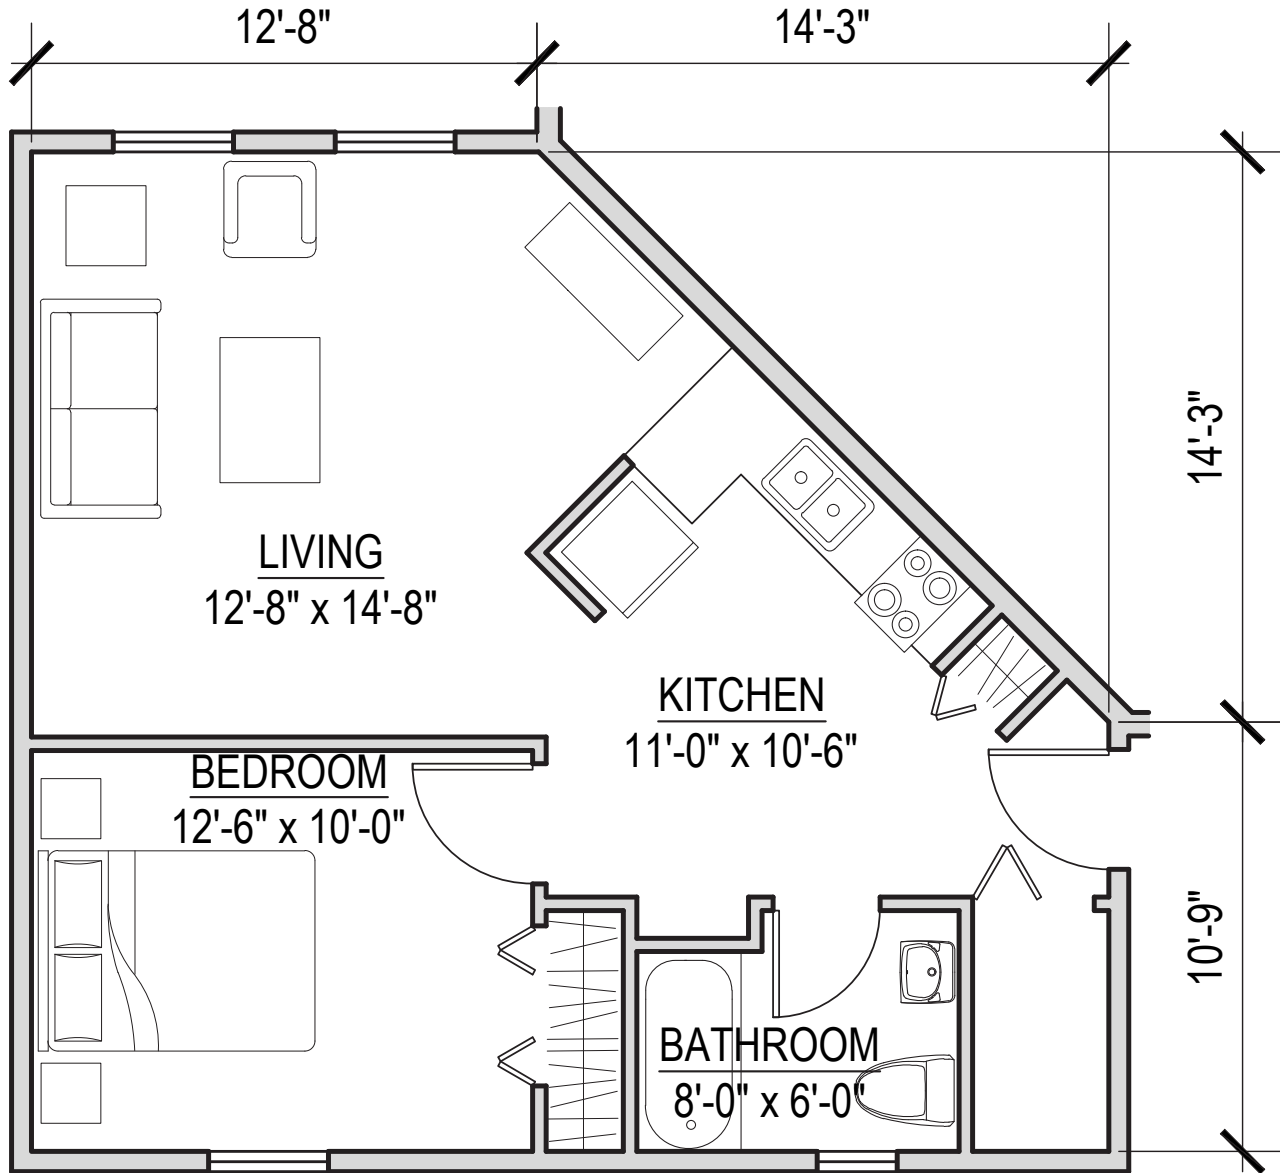

FOUR WINDS

ONE BEDROOM

570 SQUARE FEET

Cathedral Square is an equal-opportunity employer and provider of affordable housing. Our communities are welcoming and inclusive, embracing diversity in all its forms.