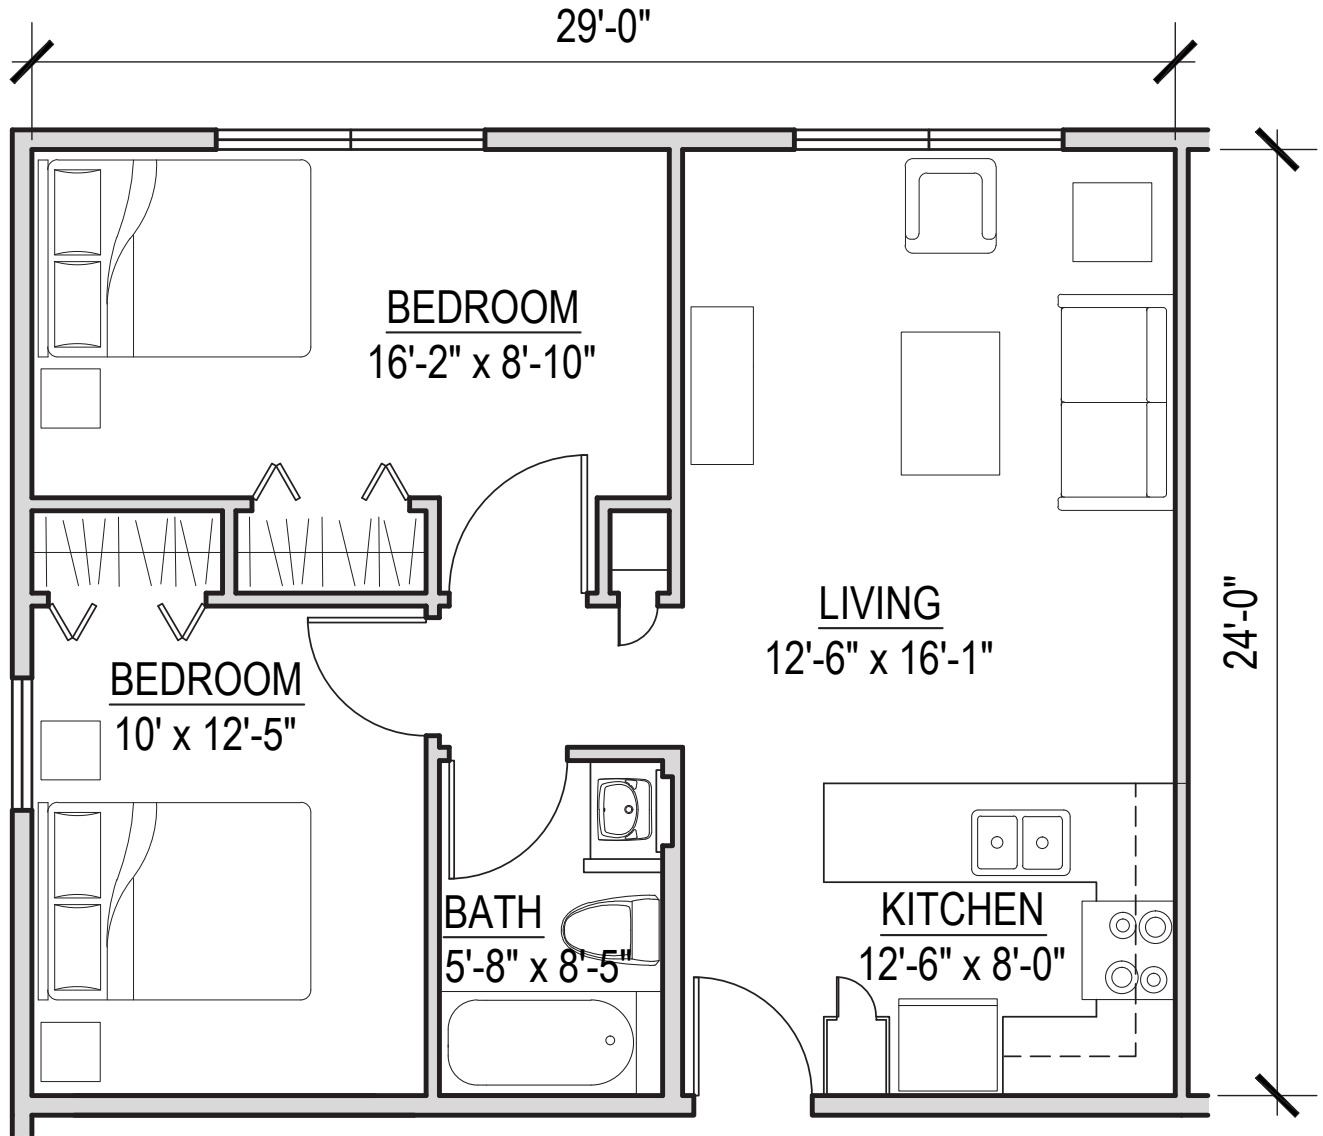

HEINEBERG SENIOR HOUSING

ONE BEDROOM

564 SQUARE FEET

Cathedral Square is an equal-opportunity employer and provider of affordable housing.
Our communities are welcoming and inclusive,
embracing diversity in all its forms.

HEINEBERG SENIOR HOUSING

TWO BEDROOM

695 SQUARE FEET

*Cathedral Square is an equal-opportunity employer and provider of affordable housing.
Our communities are welcoming and inclusive,
embracing diversity in all its forms.*