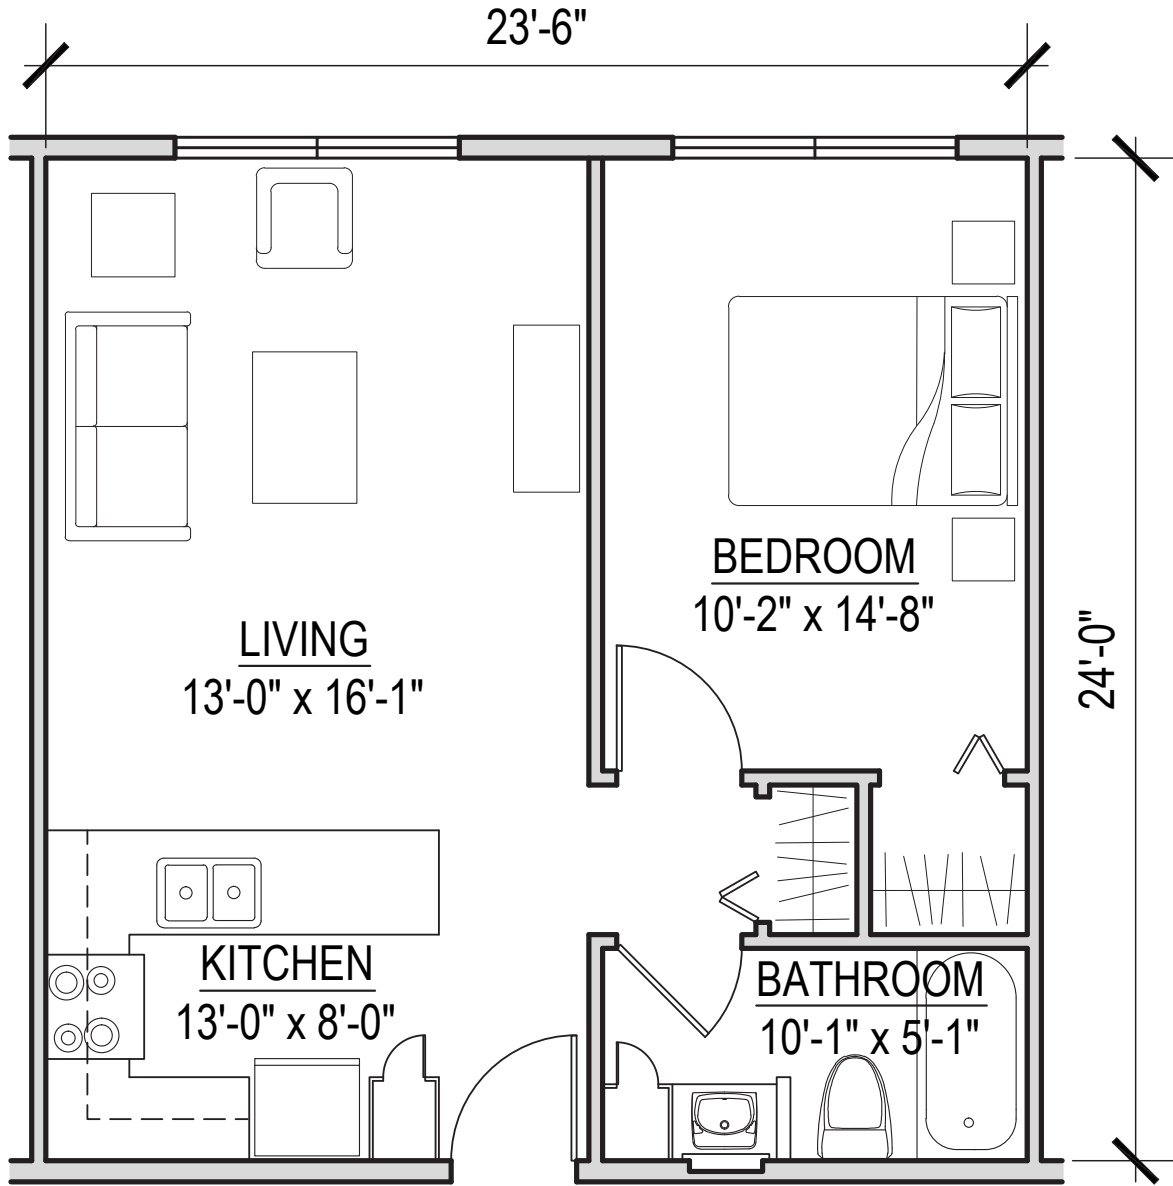

HEINEBERG SENIOR HOUSING

ONE BEDROOM

564 SQUARE FEET

Cathedral Square is an equal-opportunity employer and provider of affordable housing.
Our communities are welcoming and inclusive,
embracing diversity in all its forms.

HEINEBERG SENIOR HOUSING

TWO BEDROOM

695 SQUARE FEET

*Cathedral Square is an equal-opportunity employer and provider of affordable housing.
Our communities are welcoming and inclusive,
embracing diversity in all its forms.*