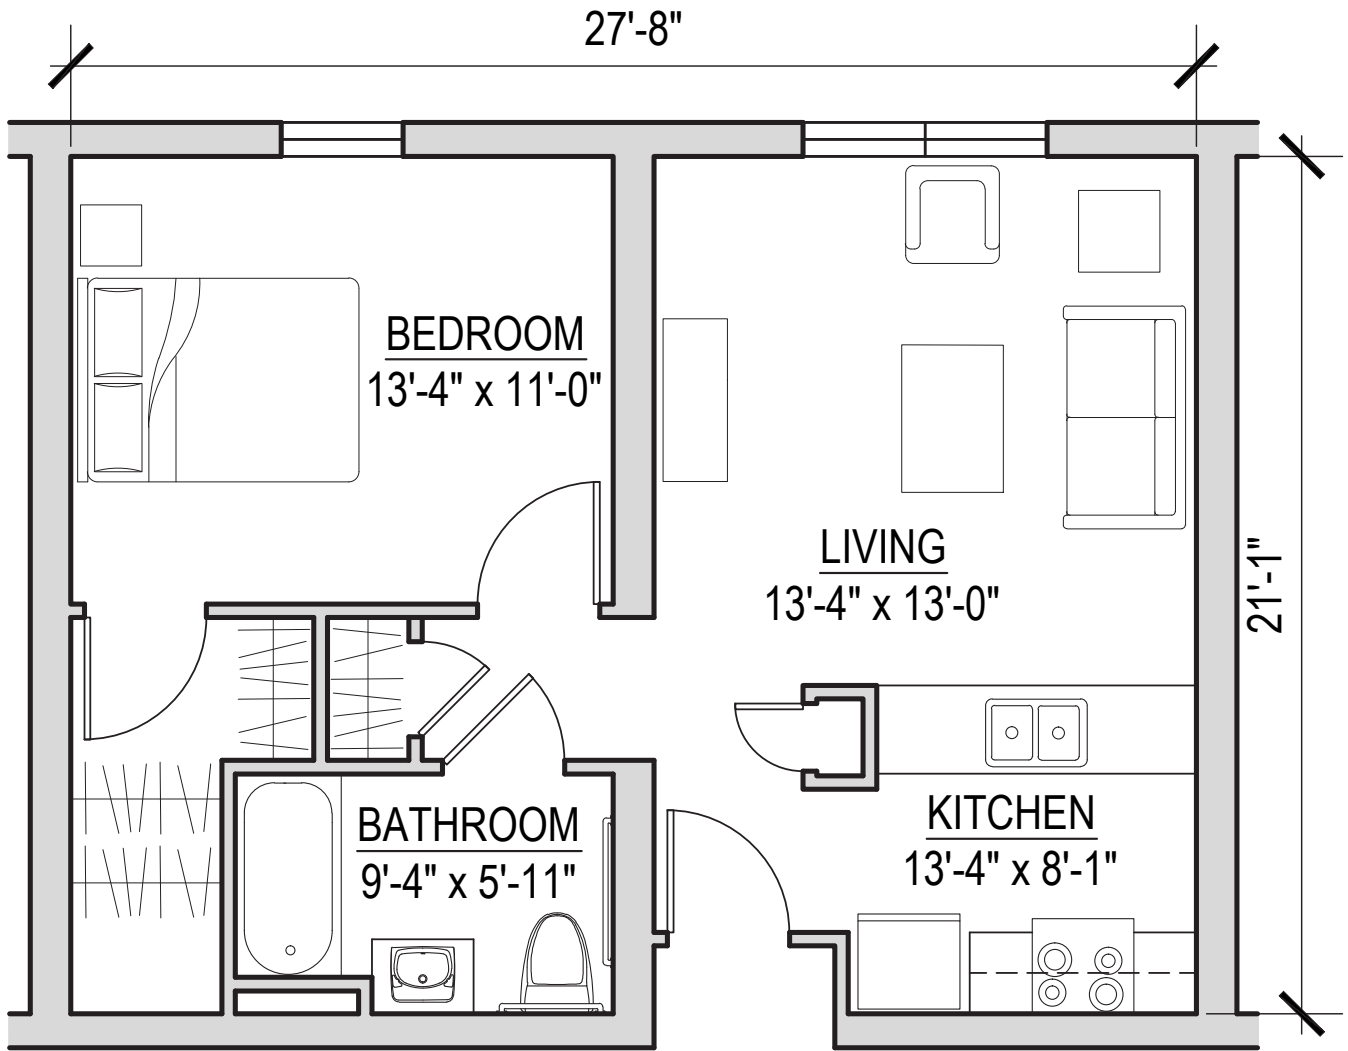

HOLY CROSS SENIOR HOUSING

ONE BEDROOM
570 SQUARE FEET

Cathedral Square is an equal-opportunity employer and provider of affordable housing. Our communities are welcoming and inclusive, embracing diversity in all its forms.

HOLY CROSS SENIOR HOUSING

TWO BEDROOM
 760 SQUARE FEET

*Cathedral Square is an equal-opportunity employer and provider of affordable housing.
 Our communities are welcoming and inclusive,
 embracing diversity in all its forms.*