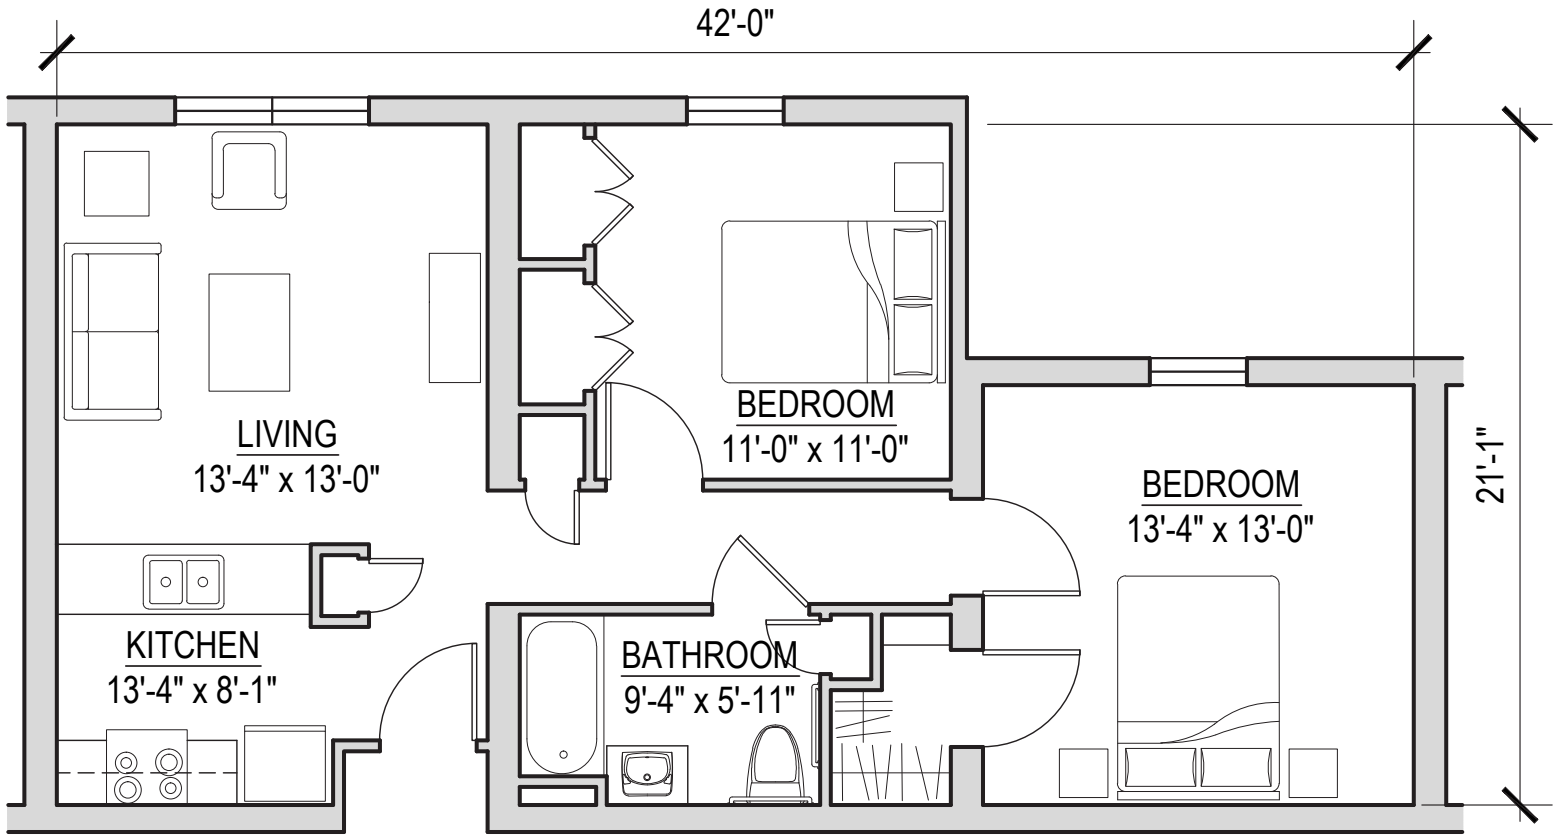

HOLY CROSS SENIOR HOUSING

ONE BEDROOM
570 SQUARE FEET

Cathedral Square is an equal-opportunity employer and provider of affordable housing. Our communities are welcoming and inclusive, embracing diversity in all its forms.

HOLY CROSS SENIOR HOUSING

TWO BEDROOM
 760 SQUARE FEET

*Cathedral Square is an equal-opportunity employer and provider of affordable housing.
 Our communities are welcoming and inclusive,
 embracing diversity in all its forms.*