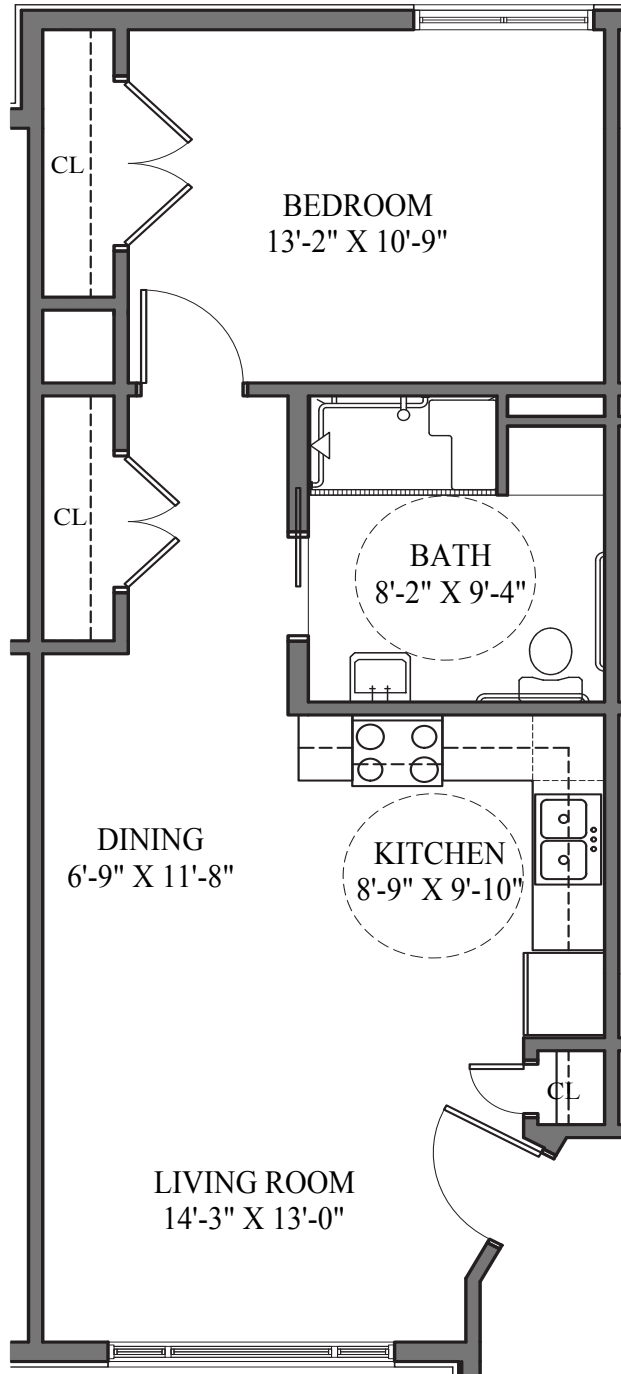

KELLEY'S FIELD

1 FLOOR PLAN - TYPICAL UNIT
SCALE : 3/16" = 1'-0"

*Cathedral Square is an equal-opportunity employer and provider of affordable housing.
Our communities are welcoming and inclusive,
embracing diversity in all its forms.*

KELLEY'S FIELD

1

FLOOR PLAN - ACCESSIBLE UNIT

SCALE : 3/16" = 1'-0"

*Cathedral Square is an equal-opportunity employer and provider of affordable housing.
Our communities are welcoming and inclusive,
embracing diversity in all its forms.*