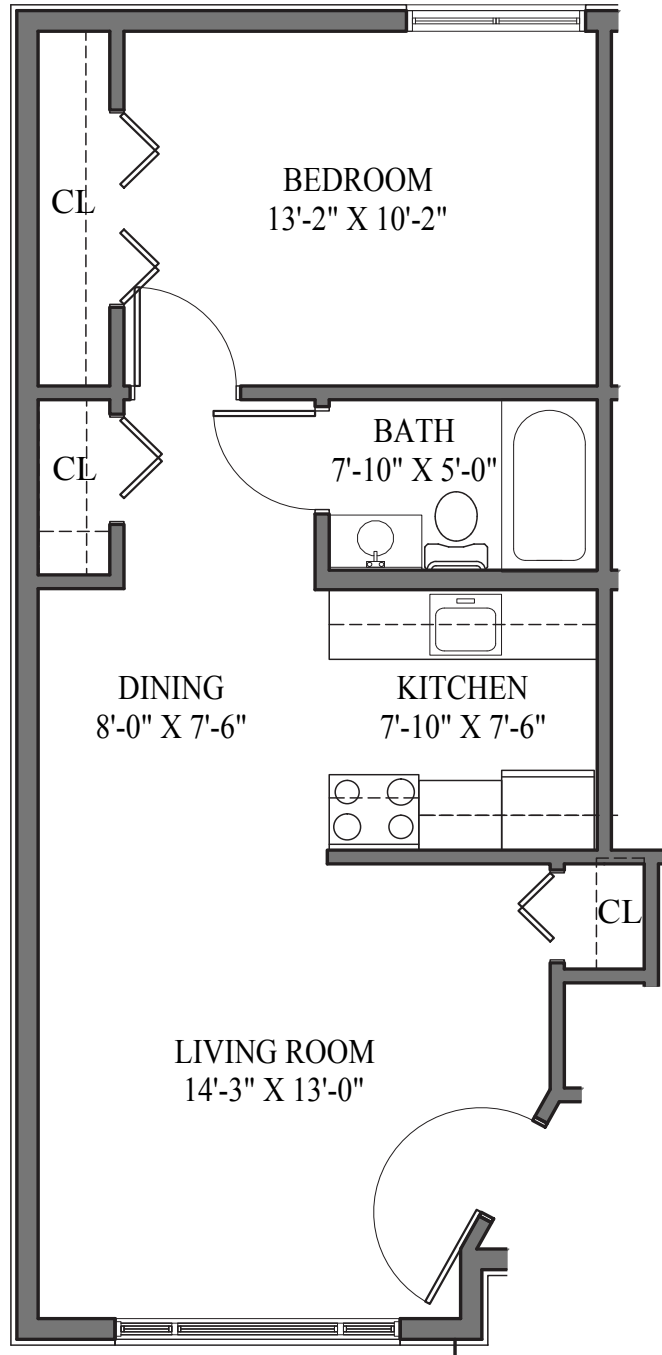

KELLEY'S FIELD

1 FLOOR PLAN - TYPICAL UNIT
SCALE : 3/16" = 1'-0"

*Cathedral Square is an equal-opportunity employer and provider of affordable housing.
Our communities are welcoming and inclusive,
embracing diversity in all its forms.*

KELLEY'S FIELD

1

FLOOR PLAN - ACCESSIBLE UNIT

SCALE : 3/16" = 1'-0"

*Cathedral Square is an equal-opportunity employer and provider of affordable housing.
Our communities are welcoming and inclusive,
embracing diversity in all its forms.*