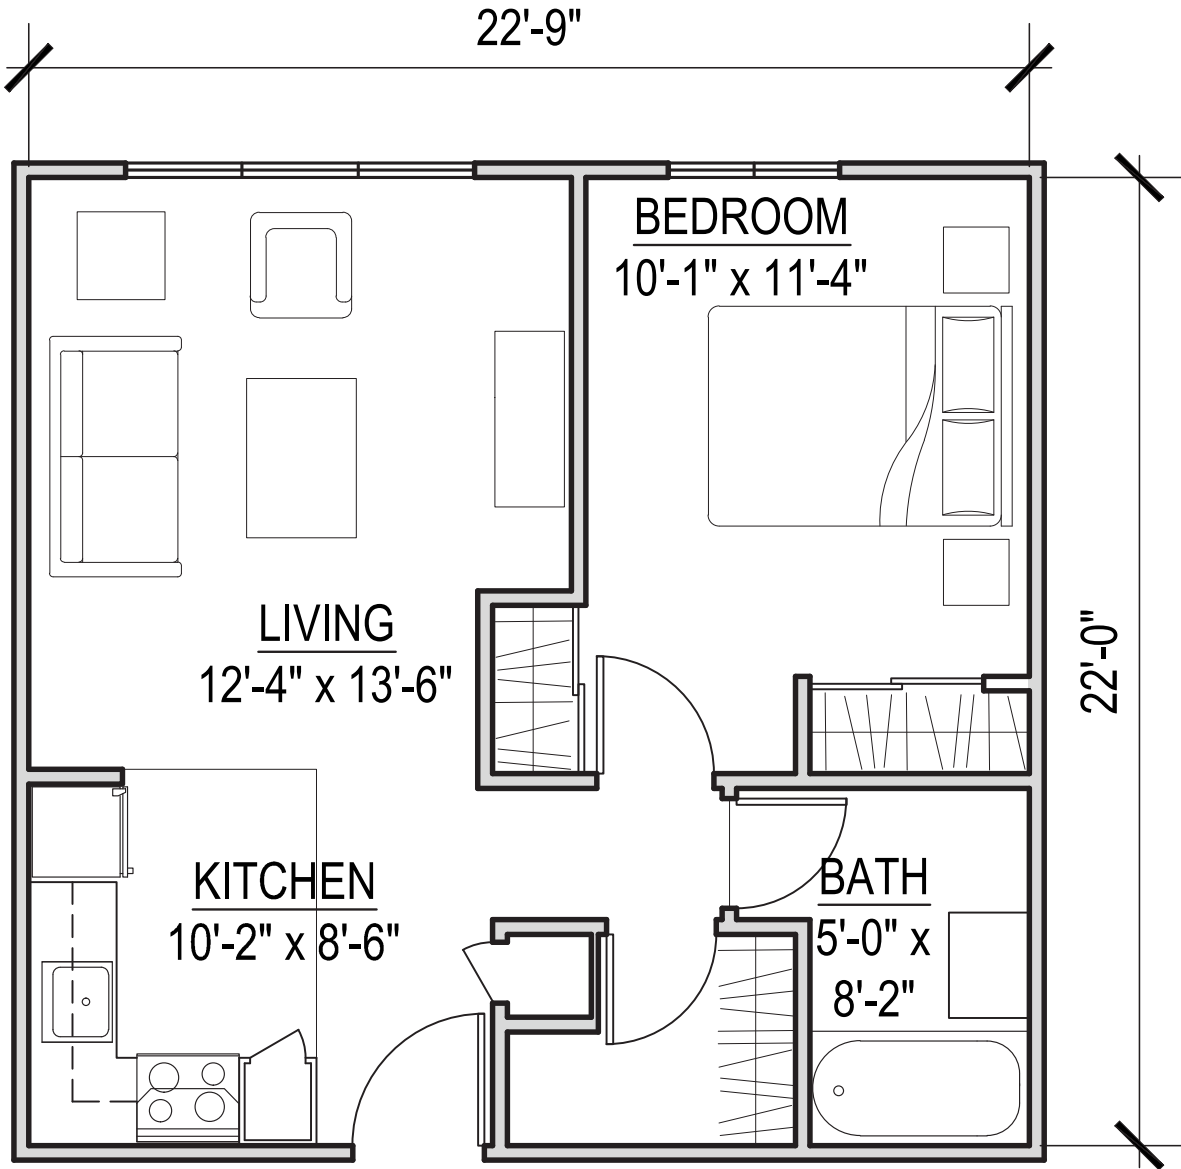

## RICHMOND TERRACE

### ONE BEDROOM

500 SQUARE FEET

*Cathedral Square is an equal-opportunity employer and provider of affordable housing.  
Our communities are welcoming and inclusive,  
embracing diversity in all its forms.*