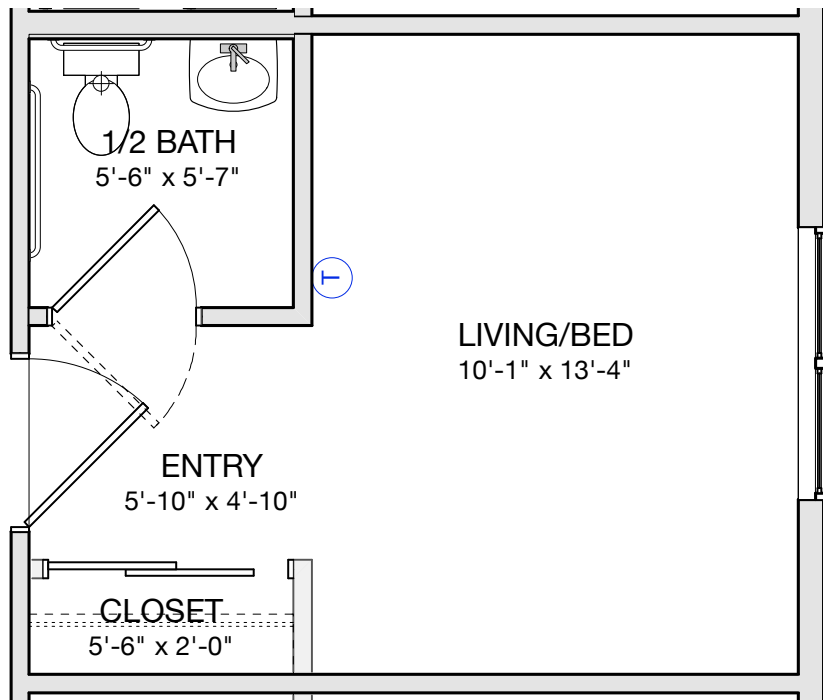

TOTAL AREA
228 SF

RESIDENT ROOM - END UNIT

Scale: 1/4" = 1'-0"

Memory Care at Allen Brook

WILLISTON, VERMONT

COPYRIGHT © 2017. ALL RIGHTS RESERVED
DUNCAN • WISNIEWSKI ARCHITECTURE
A Professional Corporation

**Duncan
Wisniewski** 
ARCHITECTURE

255 SOUTH CHAMPLAIN STREET
BURLINGTON, VERMONT 05401
T: 802.864.6693

DATE: 09/12/2017

TOTAL AREA
213.5 SF

RESIDENT ROOM - MID UNIT

Scale: 1/4" = 1'-0"

Memory Care at Allen Brook